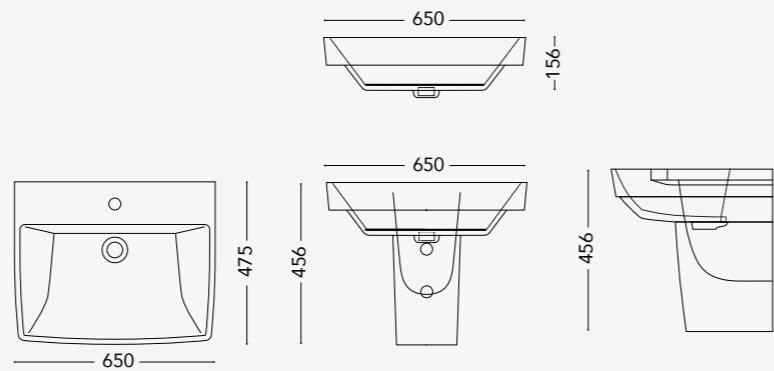

EDGY

design by David Emmanuel Michaud

WASHBASIN - EDGY

EDG01.W65
Over counter washbasin 650mm

EDG02.W65
Over counter washbasin with pedestal

EDG03.W65
Over counter washbasin with half pedestal

AVAILABLE COLOURS