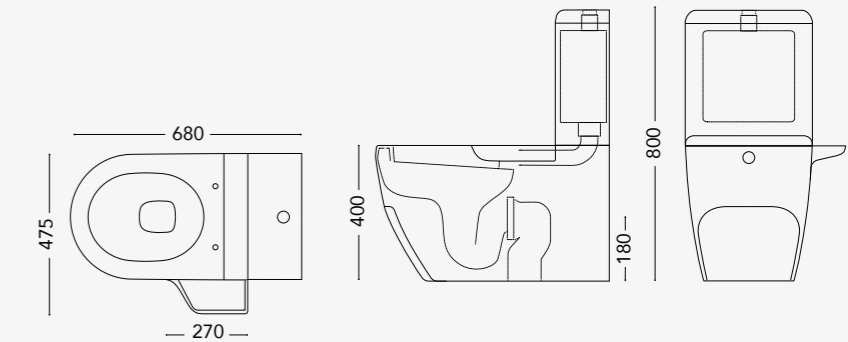

WING ROUND Floor standing WC with tank, Floor standing bidet

ROUND-WING OPTION

design by David Emmanuel Michaud

WATER CLOSET

W-ROU04.WF+TANK (S/P)
Floor standing WC with tank (S/P-trap)

W-ROU05.WF(S/P)
Floor standing WC (S/P-trap)