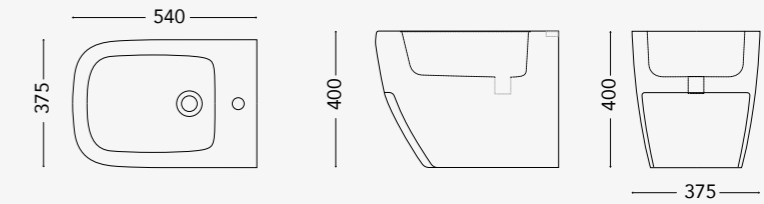

BIDET

SMO08.BF
Floor standing bidet