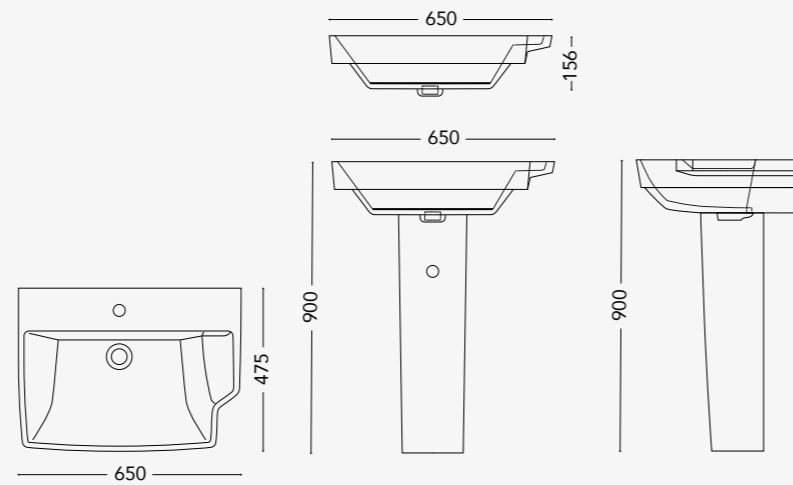

EDGY-WING OPTION

design by David Emmanuel Michaud

WASHBASIN

W-EDG01.W65
Over counter washbasin 650mm

W-EDG02.W65
Over counter washbasin with pedestal

W-EDG03.W65
Over counter washbasin with half pedestal

AVAILABLE COLOURS