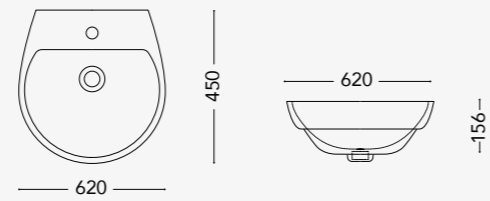

ROU09.BW
Wall hung bidet

NOTE

All dimensions in mm tolerance +5% for below 200mm and +3% for above 200mm

ROUND

design by David Emmanuel Michaud

WASHBASIN

ROU01.W52
Over counter washbasin 520mm

ROU02.W52
Over counter washbasin with pedestal