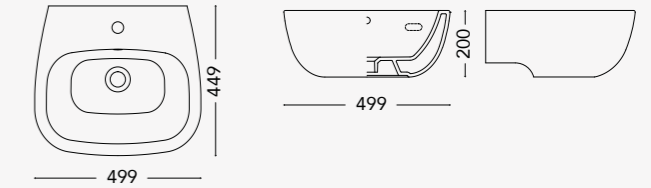

SMA04.W50
Over counter washbasin 500mm