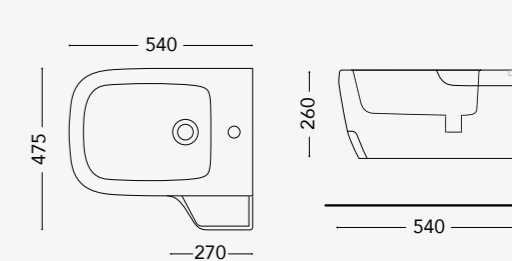

AVAILABLE COLOURS

GLOSSY

MATT

BIDET

W-SMO08.BF
Floor standing bidet

W-SMO09.BW
Wall hung bidet

NOTE

All dimensions in mm tolerance +5% for below 200mm and +3% for above 200mm