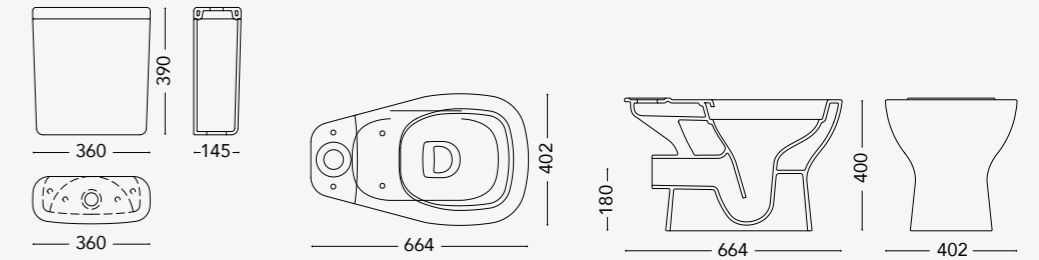

AVAILABLE COLOURS

GLOSSY

MATT

WATER CLOSET