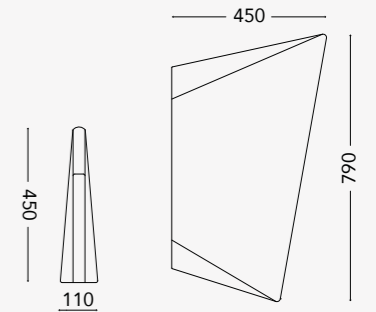

01.DIV
Divider