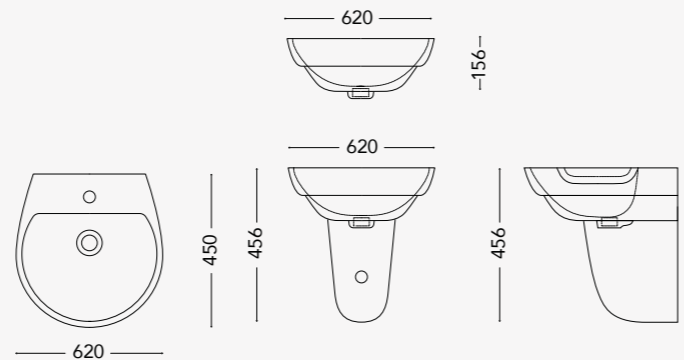

ROU09.BW
Wall hung bidet

NOTE

All dimensions in mm tolerance +5% for below 200mm and +3% for above 200mm

ROUND

design by David Emmanuel Michaud

WASHBASIN

ROU01.W52
Over counter washbasin 520mm

ROU02.W52
Over counter washbasin with pedestal