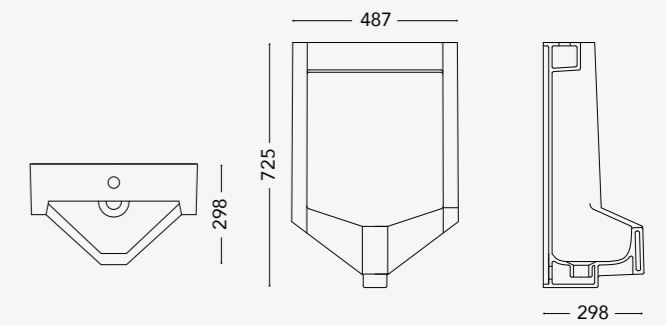

NEW ENGLAND

design by White Ville Design Lab.

WASHBASIN

WATER CLOSET

URINAL

AVAILABLE COLOURS

GLOSSY

MATT

NOTE

All dimensions in mm tolerance +5% for below 200mm and +3% for above 200mm