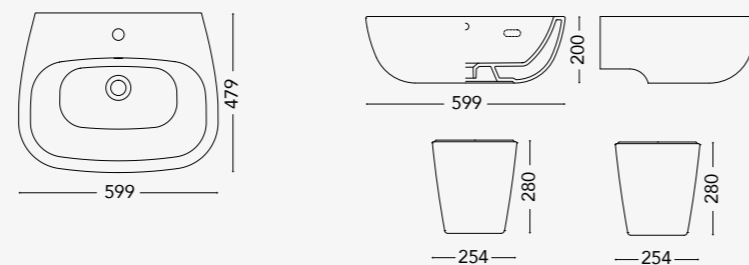

SMA03.W60
Over counter washbasin with half pedestal

SMA06.W38
Over counter basin

AVAILABLE COLOURS

GLOSSY

MATT

NOTE

All dimensions in mm tolerance +5% for below 200mm and +3% for above 200mm