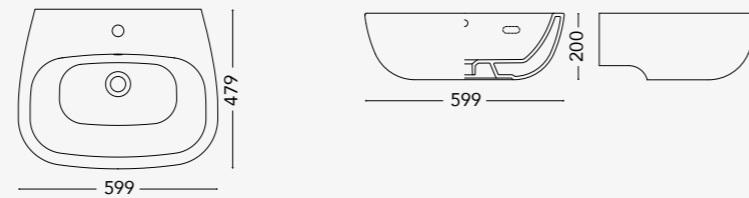

SMART

design by Nilo Gioacchini

WASHBASIN