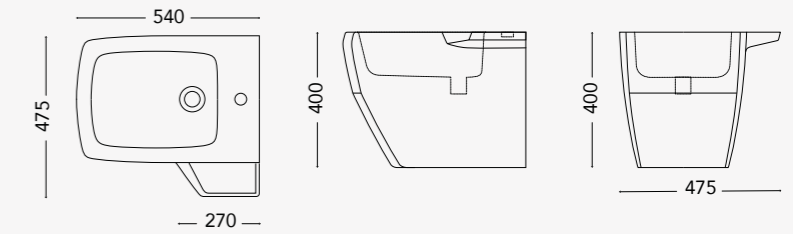

W-EDG08.BF
Floor standing bidet