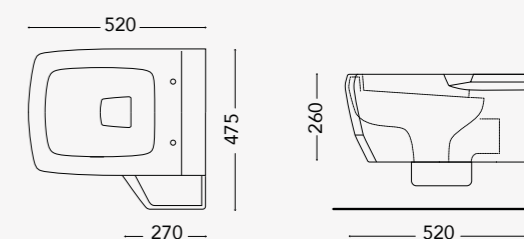

NOTE

All dimensions in mm tolerance +5% for below 200mm and +3% for above 200mm