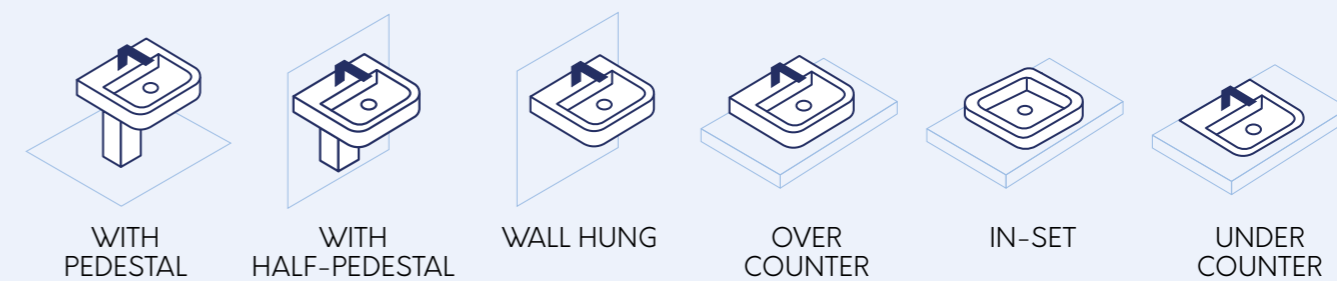

WHY CHOOSE WHITE VILLE

RIMLESS

The design without rim is more elegant and hygienic: no more hidden bacteria or mold.

EASY TO CLEAN

Rimless means an extreme easy cleaning in every condition of use.

SAVER®

Saving water exclusive technology uses only 3/4,5 liters for full flush and 2,5/3 for half, saving up to 50%.

VORTIX®

A concentrated water flush assures perfect hygiene and cleaning of the WC.

COMFORTABLE SEATS

Sanitary ware are supplied with comfortable and elegant specially-designed urea seats.

SOFT CLOSE

Seats are available with soft automatic closing. With just a touch you can close the seat without noise.

WIDER DIMENSIONS

For each product category, average sizes are wider than standard and up to 40 mm.

EASY REMOVAL

Easy take off system.

EASY ASSEMBLY

All products are easy to install with hidden fixation system.

WIDE COLOR PALETTE

All products are available in 10 matt and shiny colors plus 5 glossy.

WARRANTY

Products have a 10 year full warranty.

APPLICATION ICONS

WASHBASINS