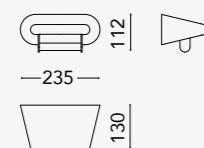

CONTINENTAL

design by Nilo Gioacchini

ACCESSORIES

CON.A01
500mm Towel rail

CON.A02
350mm Towel rail

CON.A03
500mm Shelf

CON.A04
400mm Shelf

CON.A05
Toilet paper holder