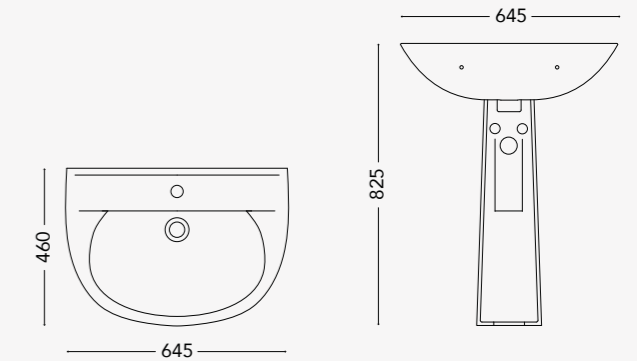

WASHBASIN

DEL01.W65
Over counter washbasin with pedestal 650mm