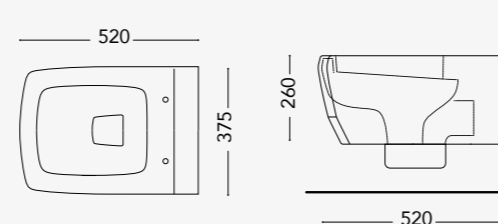

EDG06.WW(P)
Wall hung WC (P-trap)