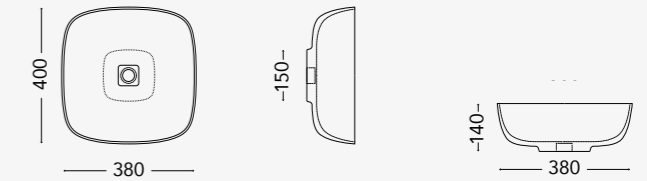

ROUND
 Sit-on Washbasin Light 400mm
 White Matt finish

LIGHT EDGE WASHBASIN

design by David Emmanuel Michaud

EDGY

EDG11.WLIGHT60
 Over counter washbasin Light 600mm

SMOOTH

SMO11.WLIGH38
 Over counter washbasin Light 380mm