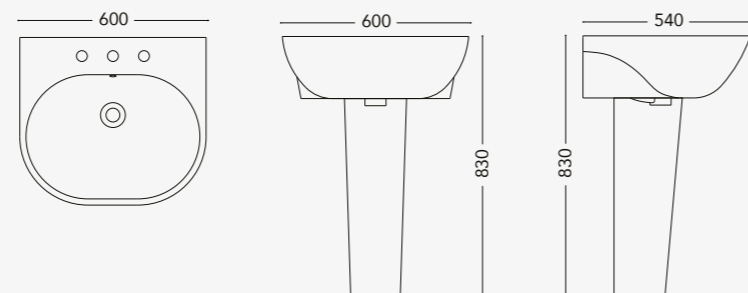

ONDA Over counter washbasin 600mm with half-pedestal,
Floor standing WC with tank

ONDA Over counter washbasin 600mm with pedestal,
Floor standing WC with tank

ONDA

design by Luca Cimarra

WASHBASIN

OND01.W60
Over counter washbasin 600mm