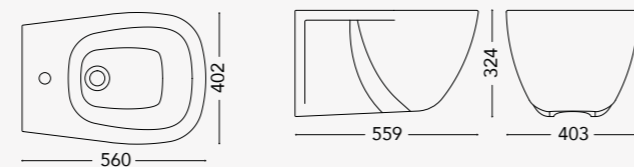

WASHBASIN

SMA07.W60
Janitor sink washbasin 600mm

BIDET

SMA08.BF
Floor standing bidet

SMA09.BW
Wall hung bidet

AVAILABLE COLOURS

GLOSSY

MATT