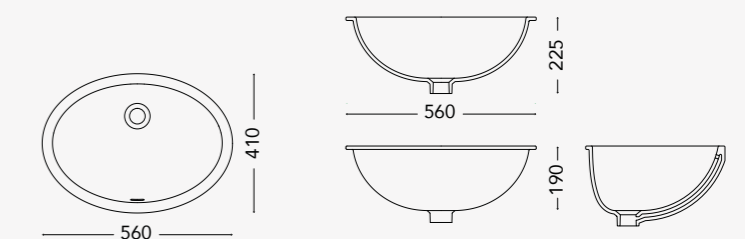

CON06.W55
Undercounter washbasin 550mm