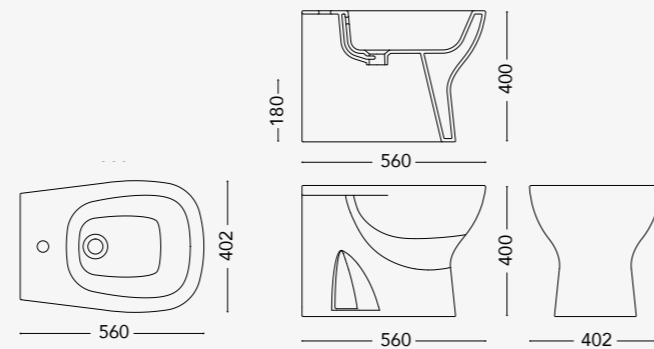

WASHBASIN

SMA07.W60
Janitor sink washbasin 600mm

BIDET

SMA08.BF
Floor standing bidet

SMA09.BW
Wall hung bidet

AVAILABLE COLOURS

GLOSSY

MATT