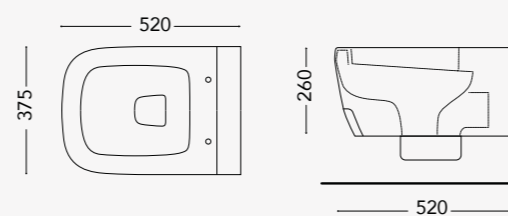

Smooth combines opposites in a synthesis of uniqueness.

SMOOTH

design by David Emmanuel Michaud

WATER CLOSET

SMO04.WF+TANK(S/P)
Floor standing WC with tank (S/P-trap)

SMO05.WF(S/P)
Floor standing WC (S/P-trap)