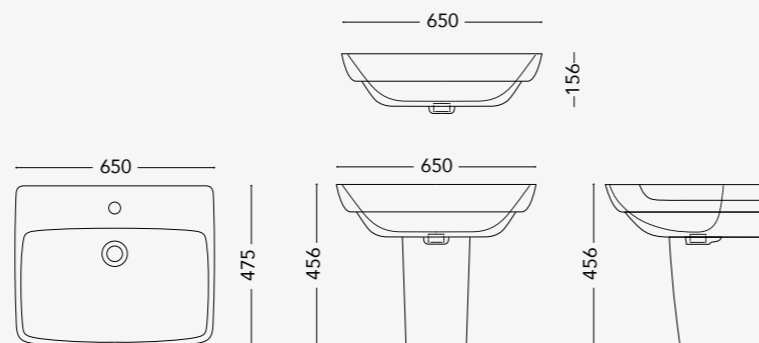

All dimensions in mm tolerance +5% for below 200mm and +3% for above 200mm

SMOOTH

design by David Emmanuel Michaud

WASHBASIN

SMO01.W65
Over counter washbasin 650mm

SMO02.W65
Over counter washbasin with pedestal