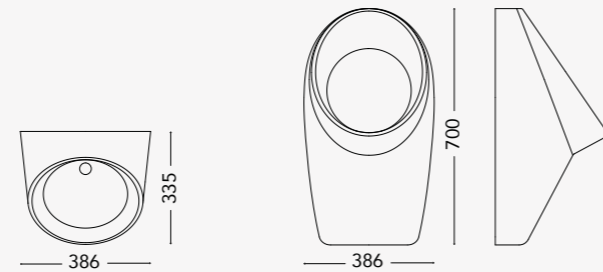

CONTINENTAL Wall hung urinal bowl
Divider

SMART Small washbasin 380mm,
Wall hung urinal bowl, Divider

URINALS

CONTINENTAL

CON15.URB
Wall hung urinal bowl

SMART

DIV01
Divider

SMA15.URB
Wall hung urinal bowl