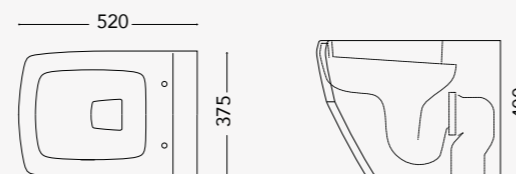

EDG05.WF(S/P)
Floor standing WC (S/P-trap)