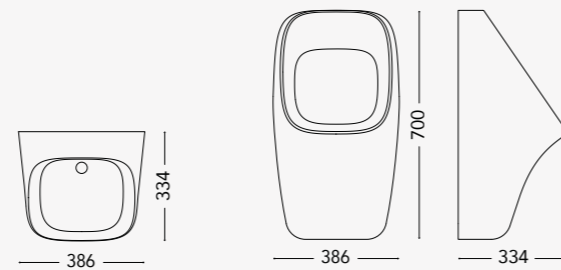

CONTINENTAL Wall hung urinal bowl
Divider

SMART Small washbasin 380mm,
Wall hung urinal bowl, Divider

URINALS

CONTINENTAL

CON15.URB
Wall hung urinal bowl

SMART

DIV01
Divider

SMA15.URB
Wall hung urinal bowl

NEW ENGLAND

NEWE03.URB
Wall hung urinal bowl

AVAILABLE COLOURS

GLOSSY

MATT

NOTE

All dimensions in mm tolerance +5% for below 200mm and +3% for above 200mm

WHITE  VILLE