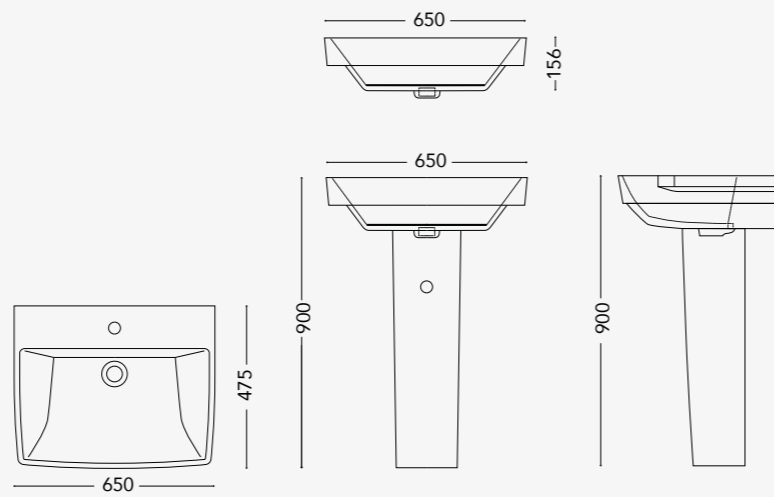

EDGY

design by David Emmanuel Michaud

WASHBASIN - EDGY

EDG01.W65
Over counter washbasin 650mm

EDG02.W65
Over counter washbasin with pedestal