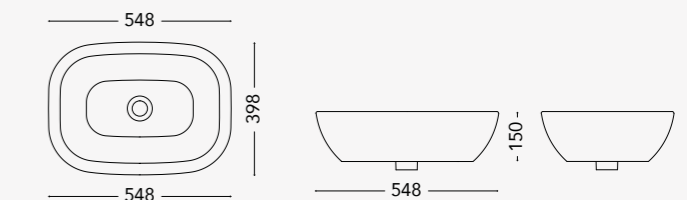

SMART

Collection

SMART Sit-on washbasin 550mm,
Wall hung WC, Wall hung bidet

SMART Over counter washbasin 600 mm with half pedestal
Floor standing WC with tank, Floor standing bidet

SMART

design by Nilo Gioacchini

WASHBASIN

SMA01.W60
Over counter washbasin 600mm

SMA04.W50
Over counter washbasin 500mm

SMA02.W60
Over counter washbasin with pedestal

SMA05.W55
Sit-on washbasin 550mm

SMA03.W60
Over counter washbasin with half pedestal