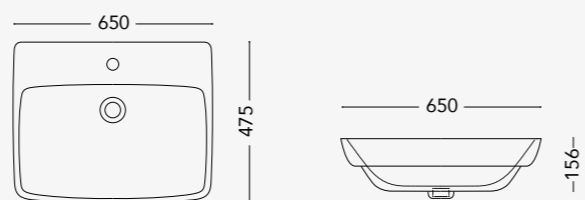

All dimensions in mm tolerance +5% for below 200mm and +3% for above 200mm

SMOOTH

design by David Emmanuel Michaud

WASHBASIN

SMO01.W65
Over counter washbasin 650mm

SMO02.W65
Over counter washbasin with pedestal