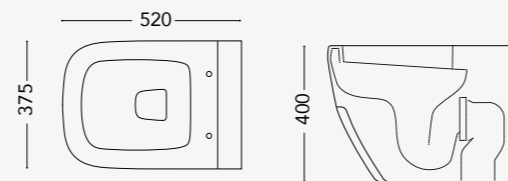

Smooth combines opposites in a synthesis of uniqueness.

SMOOTH

design by David Emmanuel Michaud

WATER CLOSET

SMO04.WF+TANK(S/P)
Floor standing WC with tank (S/P-trap)

SMO05.WF(S/P)
Floor standing WC (S/P-trap)