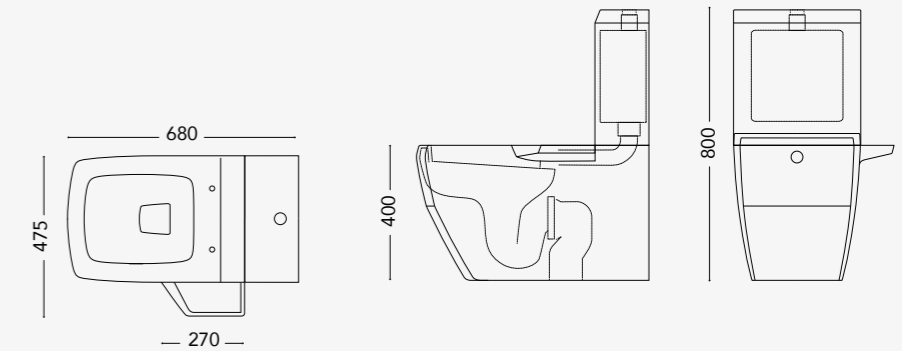

WATER CLOSET