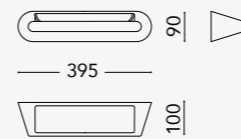

CONTINENTAL

design by Nilo Gioacchini

ACCESSORIES

CON.A01
500mm Towel rail

CON.A02
350mm Towel rail

CON.A03
500mm Shelf

CON.A04
400mm Shelf

CON.A05
Toilet paper holder