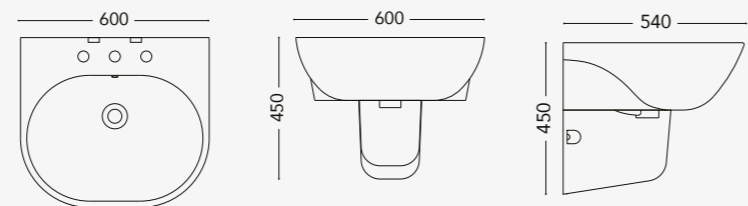

OND03.W60
Over counter washbasin with half pedestal