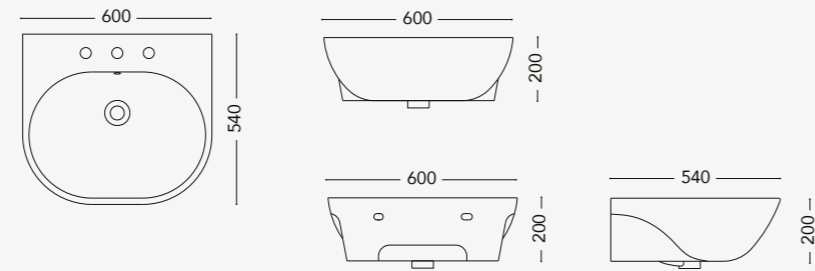

ONDA Over counter washbasin 600mm with half-pedestal,
Floor standing WC with tank

ONDA Over counter washbasin 600mm with pedestal,
Floor standing WC with tank

ONDA

design by Luca Cimarra

WASHBASIN

OND01.W60
Over counter washbasin 600mm