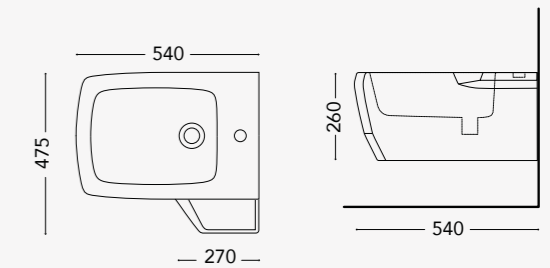

GLOSSY

MATT

BIDET

W-EDG08.BF
Floor standing bidet

W-EDG09.BW
Wall hung bidet

NOTE

All dimensions in mm tolerance +5% for below 200mm and +3% for above 200mm

ROUND WING OPTION