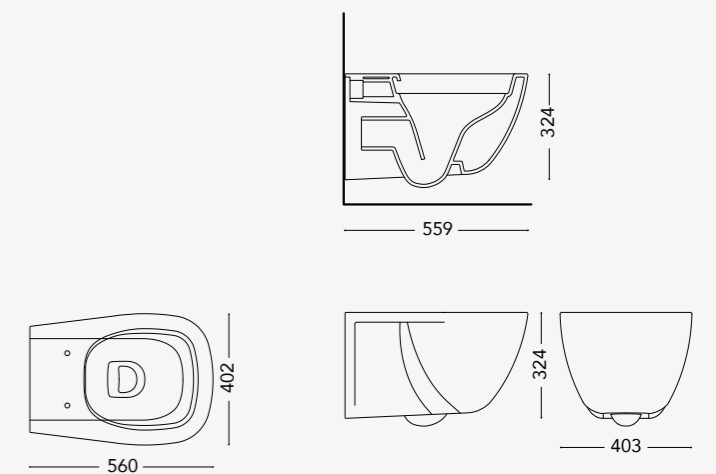

WATER CLOSET

SMA11.WF+TANK(P)
Floor standing WC with tank (P-trap)

SMA12.WF(P)
Floor standing WC (P-trap)

SMA13.WW(P)
Wall hung WC (P-trap)

NOTE

All dimensions in mm tolerance +5% for below 200mm and +3% for above 200mm