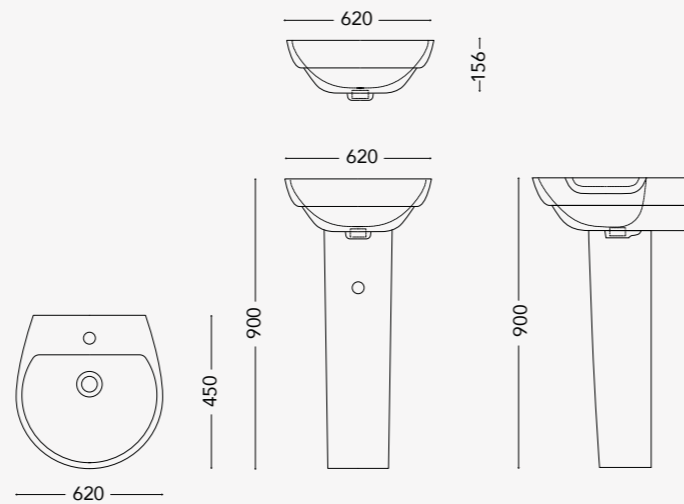

ROU09.BW
Wall hung bidet

NOTE

All dimensions in mm tolerance +5% for below 200mm and +3% for above 200mm

ROUND

design by David Emmanuel Michaud

WASHBASIN

ROU01.W52
Over counter washbasin 520mm

ROU02.W52
Over counter washbasin with pedestal