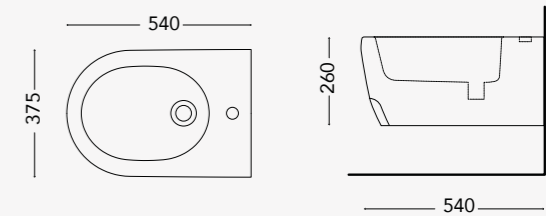

ROU09.BW
Wall hung bidet

NOTE

All dimensions in mm tolerance +5% for below 200mm and +3% for above 200mm

ROUND

design by David Emmanuel Michaud

WASHBASIN

ROU01.W52
Over counter washbasin 520mm

ROU02.W52
Over counter washbasin with pedestal