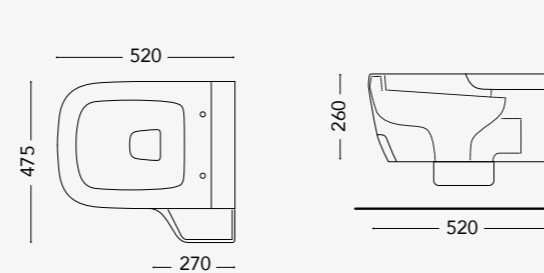

SMOOTH-WING OPTION

design by David Emmanuel Michaud

WATER CLOSET

W-SMO04.WF+TANK(S/P)
Floor standing WC with tank (S/P-trap)

W-SMO05.WF(S/P)
Floor standing WC (S/P-trap)

W-SMO06.WW(P)
Wall hung WC (P-trap)