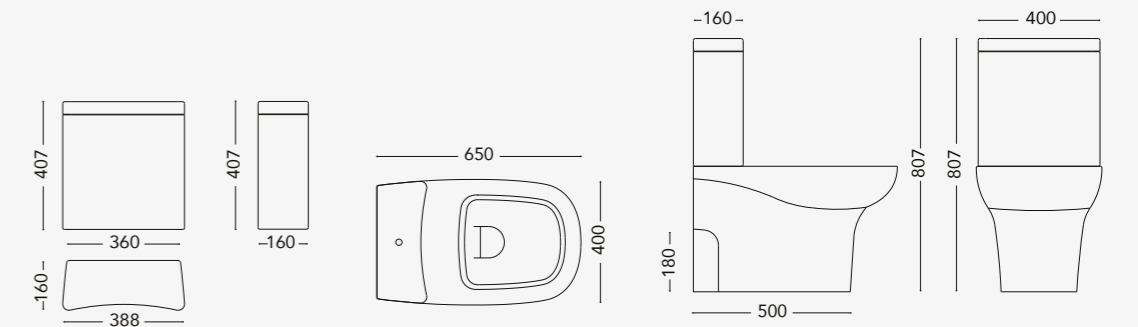

ONDA

design by Luca Cimarra

WASHBASIN

AVAILABLE COLOURS

GLOSSY

MATT

WATER CLOSET

OND06.WW(P)
Wall hung WC (P-trap)
BIDET

OND04.BW
Wall hung bidet

NOTE

All dimensions in mm tolerance +5% for below 200mm and +3% for above 200mm