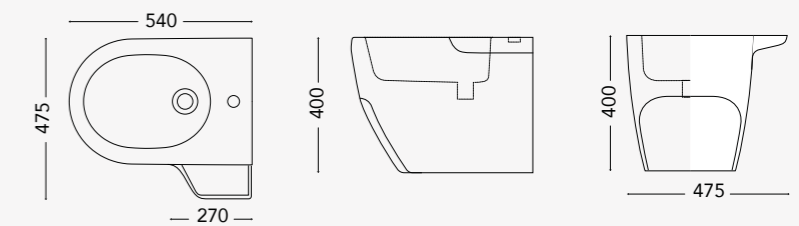

W-ROU08.BF
Floor standing bidet

W-ROU09.BW
Wall hung bidet

NOTE

All dimensions in mm tolerance +5% for below 200mm and +3% for above 200mm

NILO GIOACCHINI

Architect

CONTINENTAL

An elegant design of timeless beauty to fit each and every bathroom style, from contemporary ambiances to smart international spaces, the Continental collection satisfies every need of a bathroom's interior design.