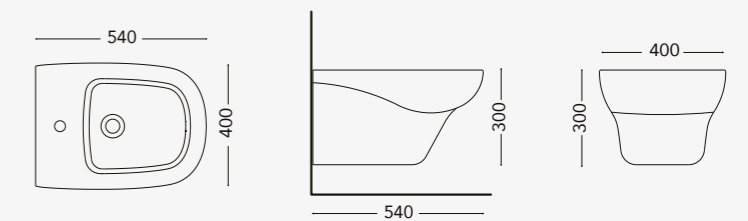

OND02.W60
Over counter washbasin with pedestal

OND03.W60
Over counter washbasin with half pedestal

AVAILABLE COLOURS

GLOSSY

MATT

WATER CLOSET

OND05.WF+TANK (S/P)
Floor standing WC with tank (S/P-trap)

OND06.WW(P)
Wall hung WC (P-trap)
BIDET