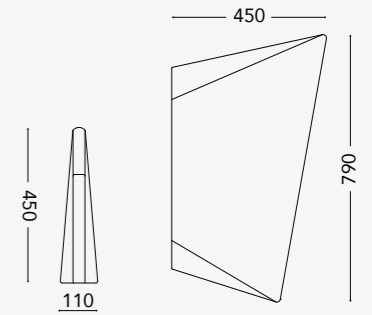

CONTINENTAL Wall hung urinal bowl
Divider

SMART Small washbasin 380mm,
Wall hung urinal bowl, Divider

URINALS

CONTINENTAL

CON15.URB
Wall hung urinal bowl

SMART

DIV01
Divider

SMA15.URB
Wall hung urinal bowl