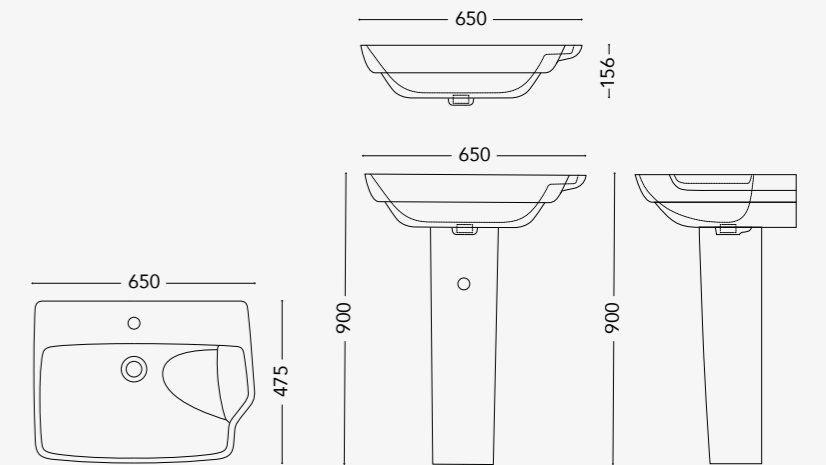

SMOOTH WING OPTION

SMOOTH-WING OPTION

design by David Emmanuel Michaud

WASHBASIN

W-SMO01.W65
Over counter washbasin 650mm

W-SMO02.W65
Over counter washbasin with pedestal

W-SMO03.W65
Over counter washbasin with half pedestal

NOTE

All dimensions in mm tolerance +5% for below 200mm and +3% for above 200mm

AVAILABLE COLOURS

GLOSSY

MATT

EDGY WING OPTION

WING EDGY Wall hung WC, Wall hung bidet

AVAILABLE COLOURS