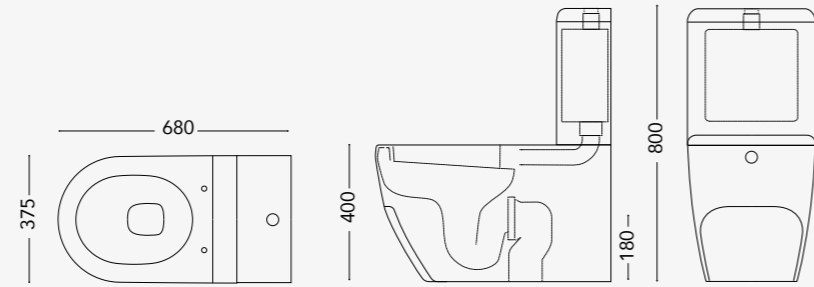

ROUND Over counter washbasin 520mm - Dust Matt finish

WALL HUNG

ROUND Wall Hung WC

FLOOR STANDING

ROUND Floor standing WC

ROUND

design by David Emmanuel Michaud

WATER CLOSET