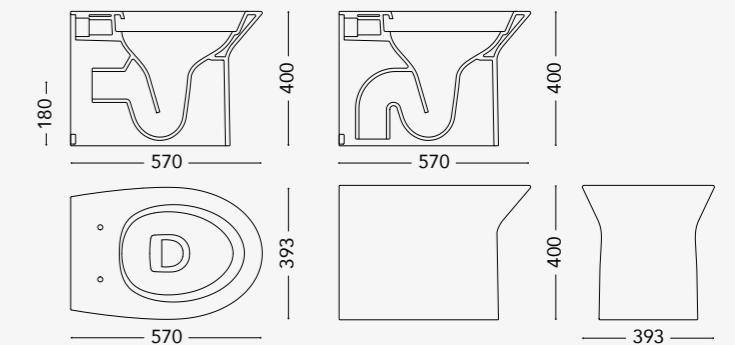

CONTINENTAL

design by Nilo Gioacchini

WASHBASIN

CON07.W38
Small washbasin 380mm

BIDET

AVAILABLE COLOURS

GLOSSY

MATT

WATER CLOSET

NOTE

All dimensions in mm tolerance +5% for below 200mm and +3% for above 200mm