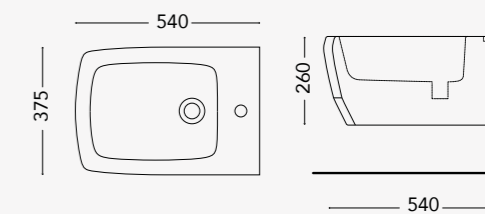

EDGY

EDGY Washbasin with half-pedestal 650mm,
Wall hung WC, Wall hung bidet

EDGY Sit-on Washbasin Light 600mm - Dust Matt finish
Floor standing WC, Floor standing bidet

EDGY LIGHT

Light washbasins have an extraordinary lightness and reveal all their style in the over counter applications, where they combine perfectly with any kind of materials: ceramic, wood, marbles or resins.

EDGY Sit-on Washbasin Light 600mm - Basalt Matt finish

EDGY

design by David Emmanuel Michaud

WATER CLOSET - EDGY

EDG04.WF+TANK (S/P)
Floor standing WC with tank (S/P-trap)

BIDET - EDGY

EDG08.BF
Floor standing bidet