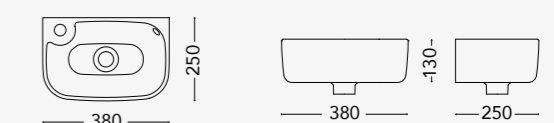

SMA06.W38
Over counter basin