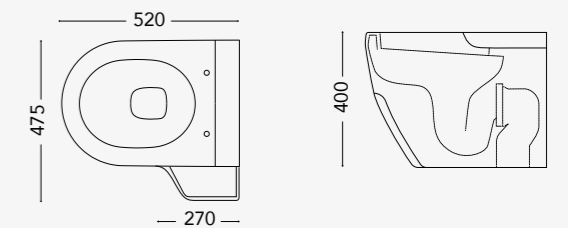

WING ROUND Floor standing WC with tank, Floor standing bidet

ROUND-WING OPTION

design by David Emmanuel Michaud

WATER CLOSET

W-ROU04.WF+TANK (S/P)
Floor standing WC with tank (S/P-trap)

W-ROU05.WF(S/P)
Floor standing WC (S/P-trap)