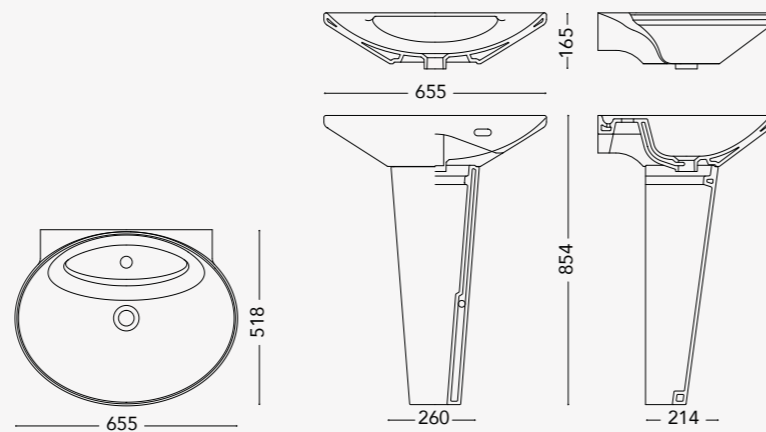

CONTINENTAL Wall hung urin bowl and divider

CONTINENTAL

design by Nilo Gioacchini

WASHBASIN

CON01.W65
Over counter washbasin 650mm

CON04.W55
Over counter washbasin 550mm

CON02.W65
Over counter washbasin with pedestal