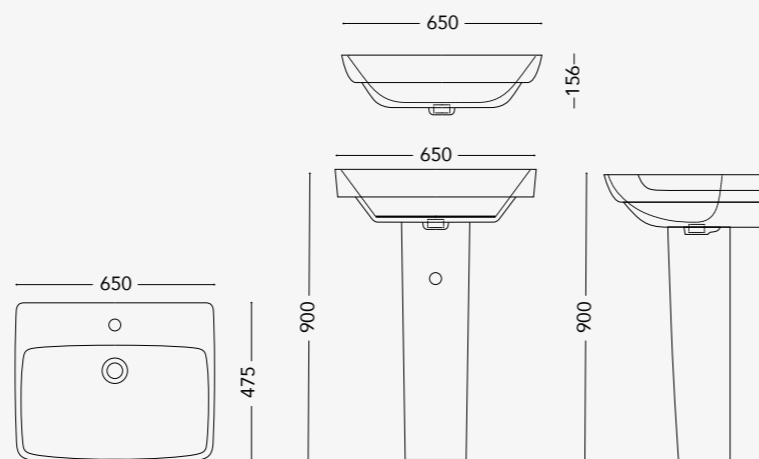

All dimensions in mm tolerance +5% for below 200mm and +3% for above 200mm

SMOOTH

design by David Emmanuel Michaud

WASHBASIN

SMO01.W65
Over counter washbasin 650mm

SMO02.W65
Over counter washbasin with pedestal