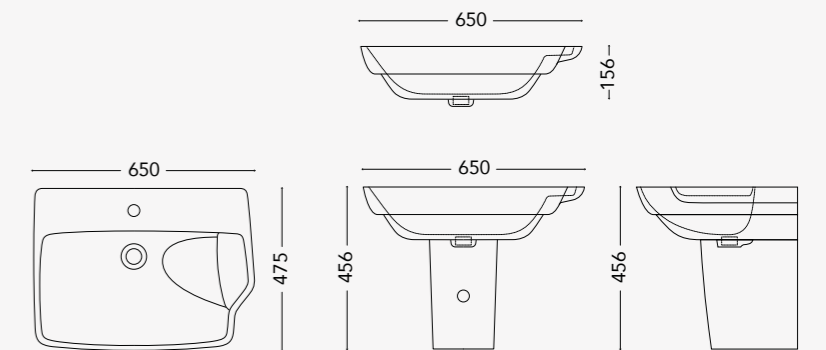

SMOOTH WING OPTION

SMOOTH-WING OPTION

design by David Emmanuel Michaud

WASHBASIN

W-SMO01.W65
Over counter washbasin 650mm

W-SMO02.W65
Over counter washbasin with pedestal

W-SMO03.W65
Over counter washbasin with half pedestal

NOTE

All dimensions in mm tolerance +5% for below 200mm and +3% for above 200mm

AVAILABLE COLOURS

GLOSSY

MATT

EDGY WING OPTION

WING EDGY Wall hung WC, Wall hung bidet

AVAILABLE COLOURS