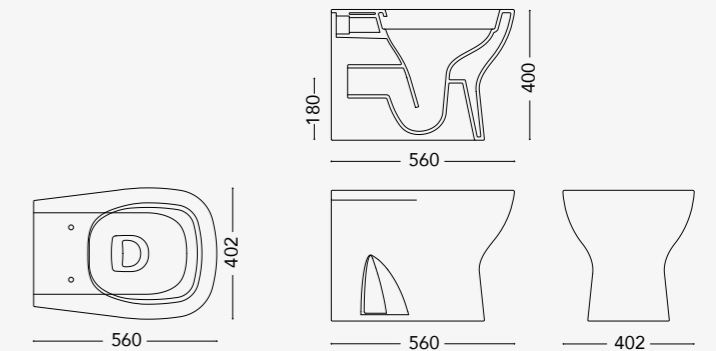

SMART

design by Nilo Gioacchini

WASHBASIN

BIDET

AVAILABLE COLOURS

GLOSSY

MATT

WATER CLOSET

SMA12.WF(P)
Floor standing WC (P-trap)

NOTE

All dimensions in mm tolerance +5% for below 200mm and +3% for above 200mm