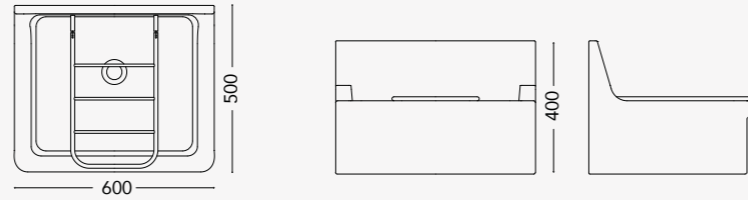

SMART

design by Nilo Gioacchini

WASHBASIN

BIDET

AVAILABLE COLOURS

GLOSSY

MATT

WATER CLOSET

SMA12.WF(P)
Floor standing WC (P-trap)

NOTE

All dimensions in mm tolerance +5% for below 200mm and +3% for above 200mm