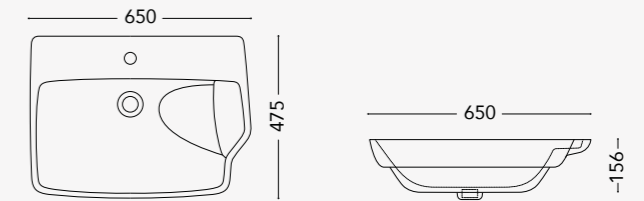

SMOOTH WING OPTION

SMOOTH-WING OPTION

design by David Emmanuel Michaud

WASHBASIN

NOTE

All dimensions in mm tolerance +5% for below 200mm and +3% for above 200mm

AVAILABLE COLOURS

GLOSSY

MATT