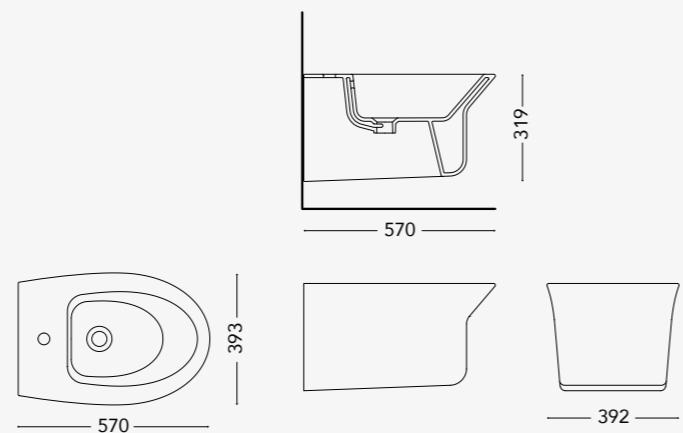

CONTINENTAL

design by Nilo Gioacchini

WASHBASIN

CON07.W38
Small washbasin 380mm

BIDET

CON08.BF
Floor standing bidet

CON09.BW
Wall hung bidet

AVAILABLE COLOURS