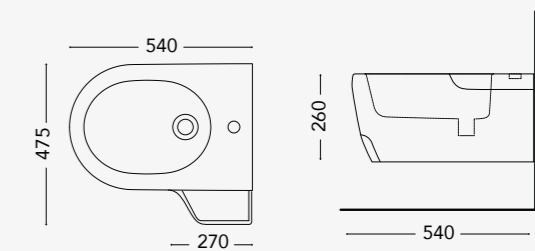

W-ROU08.BF
Floor standing bidet

W-ROU09.BW
Wall hung bidet

NOTE

All dimensions in mm tolerance +5% for below 200mm and +3% for above 200mm

NILO GIOACCHINI

Architect

CONTINENTAL

An elegant design of timeless beauty to fit each and every bathroom style, from contemporary ambiances to smart international spaces, the Continental collection satisfies every need of a bathroom's interior design.