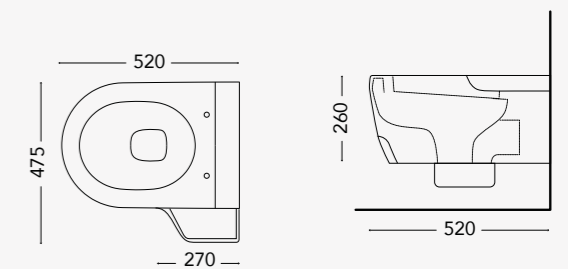

ROUND WING OPTION

ROUND-WING OPTION

design by David Emmanuel Michaud

WATER CLOSET

NOTE

All dimensions in mm tolerance +5% for below 200mm and +3% for above 200mm

AVAILABLE COLOURS

GLOSSY

MATT