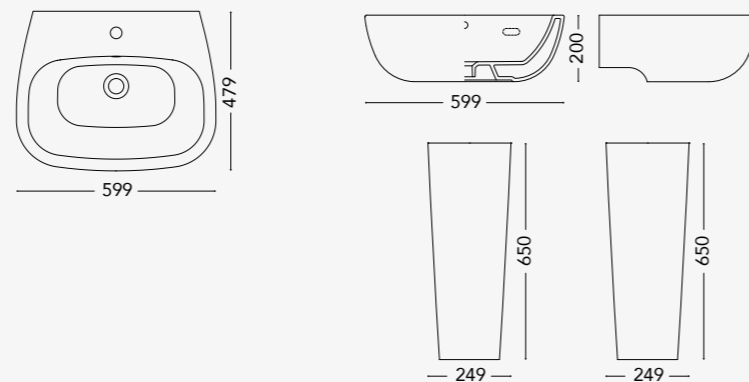

SMA02.W60
Over counter washbasin with pedestal