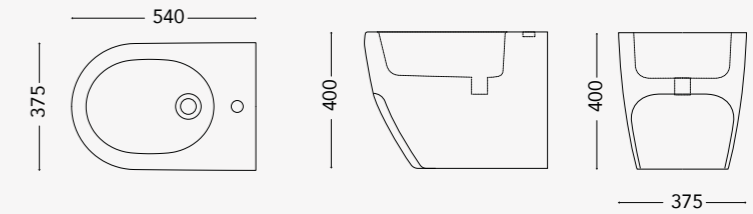

BIDET

ROU08.BF
Floor standing bidet