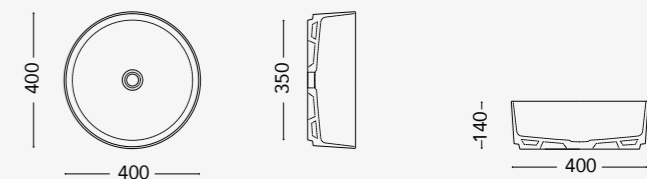

ROUND

ROU10.FREE40
Over counter washbasin Light 400mm