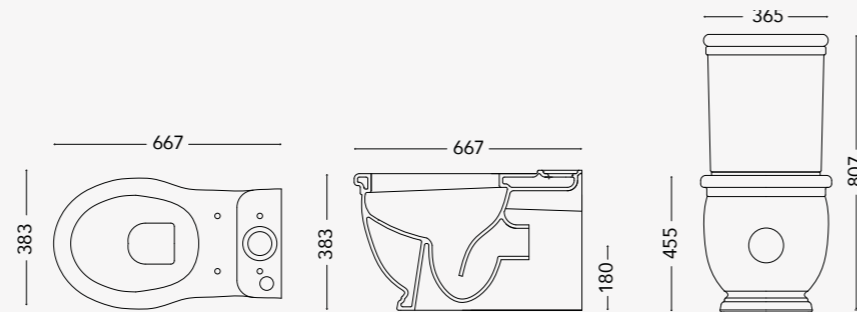

NEW ENGLAND

design by White Ville Design Lab.

WASHBASIN

WATER CLOSET

URINAL

AVAILABLE COLOURS

GLOSSY

MATT

NOTE

All dimensions in mm tolerance +5% for below 200mm and +3% for above 200mm