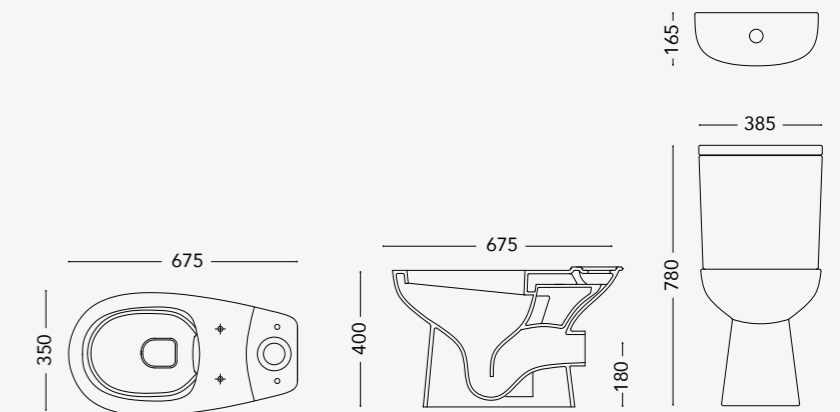

WATER CLOSET

NOTE

All dimensions in mm tolerance +5% for below 200mm and +3% for above 200mm

AVAILABLE COLOURS

GLOSSY

MATT