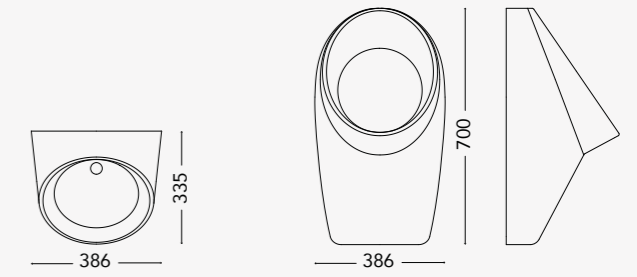

CONTINENTAL

design by Nilo Gioacchini

ACCESSORIES

CON.A01
500mm Towel rail

CON.A02
350mm Towel rail

CON.A03
500mm Shelf

CON.A04
400mm Shelf

AVAILABLE COLOURS

GLOSSY

MATT

URINAL

CON13.URB
Wall hung urinal bowl