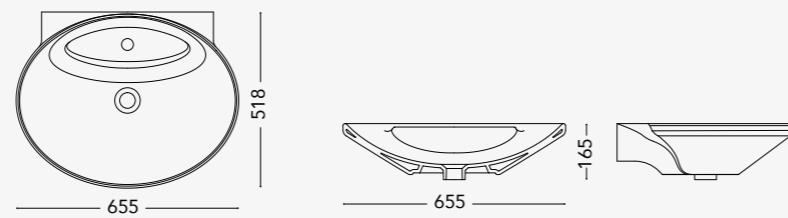

CONTINENTAL

design by Nilo Gioacchini

WASHBASIN