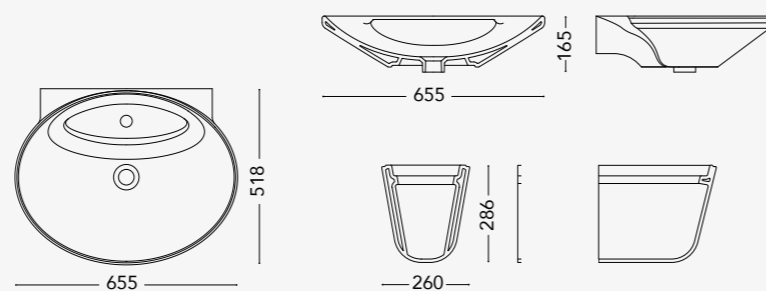

CONTINENTAL

design by Nilo Gioacchini

WASHBASIN

CON04.W55
Over counter washbasin 550mm

CON02.W65
Over counter washbasin with pedestal

CON06.W55
Undercounter washbasin 550mm

NOTE
All dimensions in mm tolerance +5% for below 200mm and +3% for above 200mm