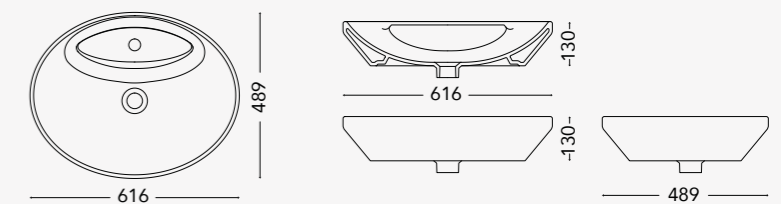

CON05.W60
In-set washbasin 600mm