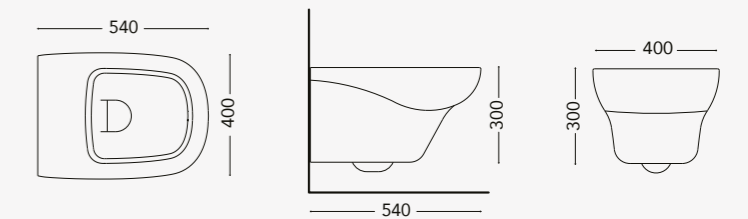

OND06.WW(P)
Wall hung WC (P-trap)
BIDET