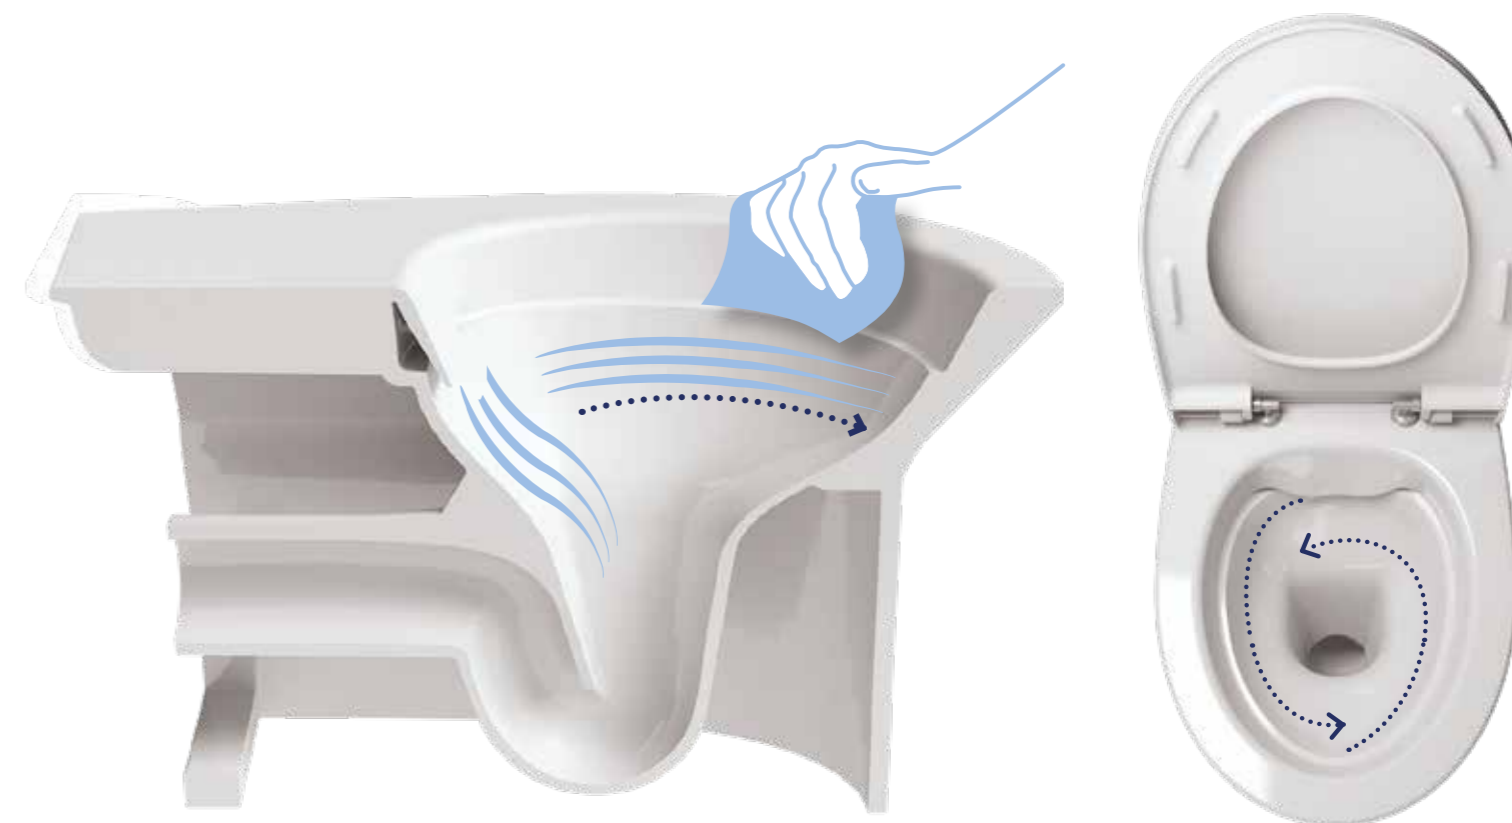

RIMLESS SYSTEM

RIM SYSTEM

THE NEW RIMLESS TECHNOLOGY

The rim removal increases the inside surface continuity, thus allowing an easier cleaning. The rimless technology assures better hygienic standards, since every part of WC can be easily cleaned in every part with just a cloth and bacteria and mold cannot grow in hidden areas. The VORTIX® technology optimizes flushing and reduces noise.

The toilet will result functional, water saving and silent at every use. With the VORTIX® system, water flush is powerful and crosses internal surfaces vertically and horizontally, without splashing outside. One or two different nozzles throw out water simultaneously, creating a cleaning vortex effect. Moreover, water consumption is reduced by more than 50% with each flush.