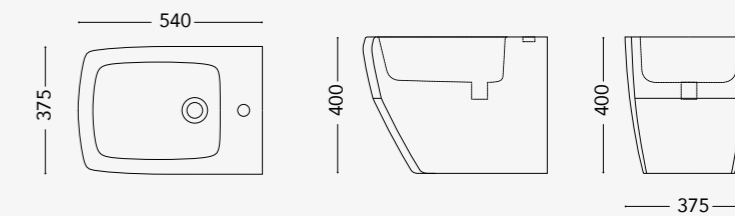

EDGY

EDGY Washbasin with half-pedestal 650mm,
Wall hung WC, Wall hung bidet

EDGY Sit-on Washbasin Light 600mm - Dust Matt finish
Floor standing WC, Floor standing bidet

EDGY LIGHT

Light washbasins have an extraordinary lightness and reveal all their style in the over counter applications, where they combine perfectly with any kind of materials: ceramic, wood, marbles or resins.

EDGY Sit-on Washbasin Light 600mm - Basalt Matt finish

EDGY

design by David Emmanuel Michaud

WATER CLOSET - EDGY

EDG04.WF+TANK (S/P)
Floor standing WC with tank (S/P-trap)

BIDET - EDGY

EDG08.BF
Floor standing bidet