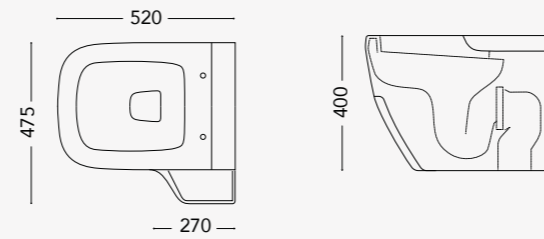

All items of this collection are available with or without the wing option.

WING

WITHOUT WING

SMOOTH WING OPTION

WING SMOOTH Over counter washbasin 520mm,
Floor standing WC with tank, Floor standing bidet

SMOOTH-WING OPTION

design by David Emmanuel Michaud

WATER CLOSET

W-SMO04.WF+TANK(S/P)
Floor standing WC with tank (S/P-trap)

W-SMO05.WF(S/P)
Floor standing WC (S/P-trap)

W-SMO06.WW(P)
Wall hung WC (P-trap)