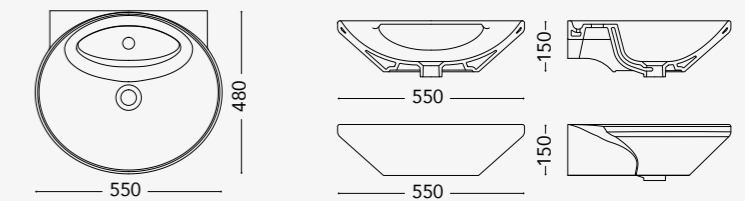

CON04.W55
Over counter washbasin 550mm