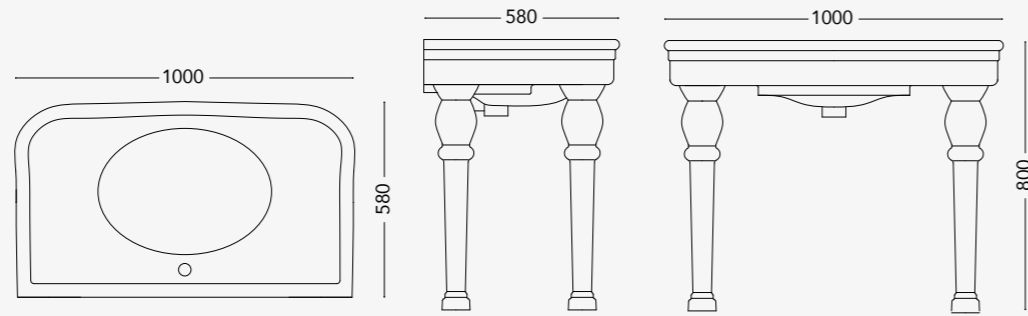

This doesn't only recall a sense of nostalgia, but also evokes prestige, distinction and luxury.

NEW ENGLAND

design by White Ville Design Lab.

WASHBASIN

NEWE01.W100
Over counter washbasin
with 4 legs 1000mm