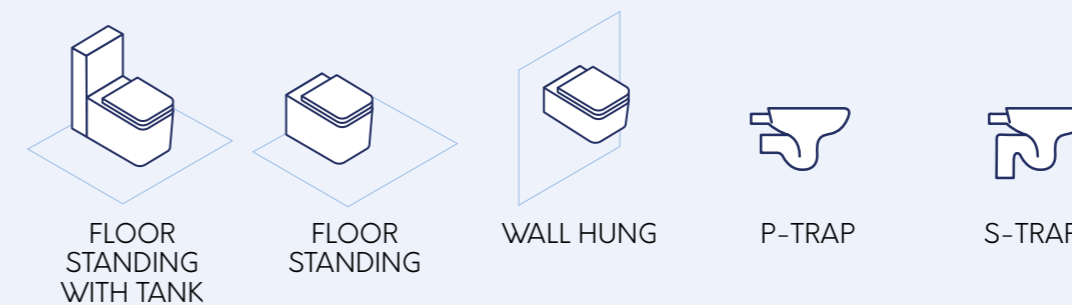

WATER CLOSET