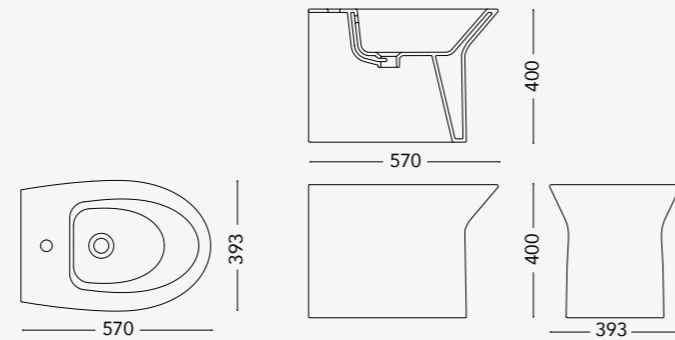

CONTINENTAL

design by Nilo Gioacchini

WASHBASIN

CON07.W38
Small washbasin 380mm

BIDET

CON08.BF
Floor standing bidet

CON09.BW
Wall hung bidet

AVAILABLE COLOURS