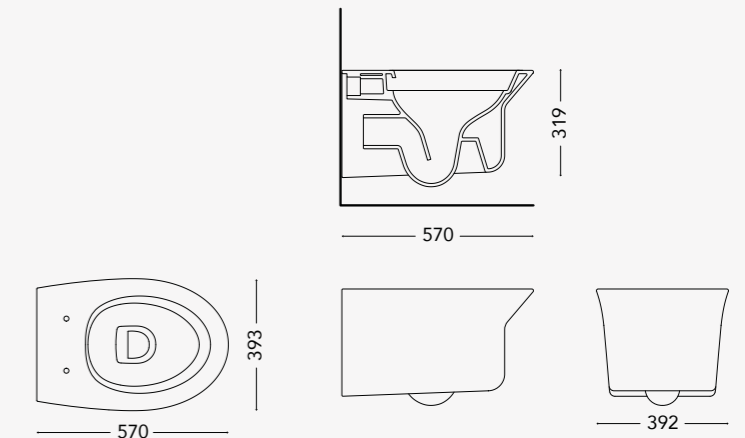

NOTE

All dimensions in mm tolerance +5% for below 200mm and +3% for above 200mm