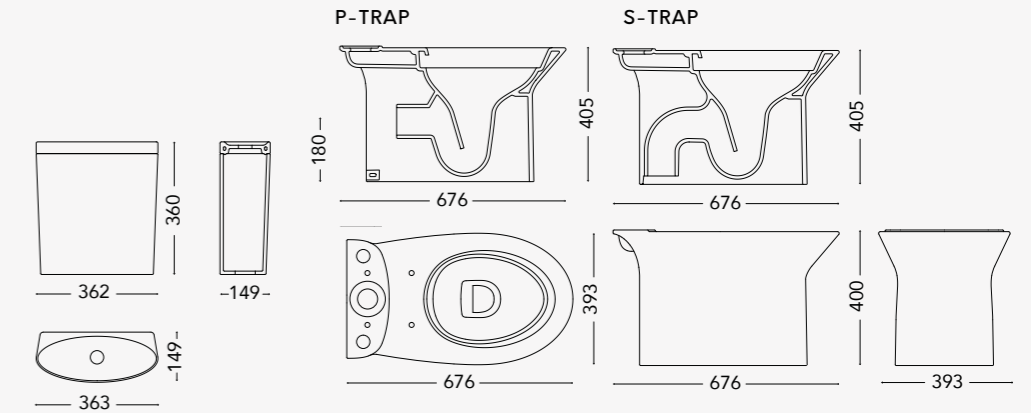

CONTINENTAL

design by Nilo Gioacchini

WASHBASIN

CON07.W38
Small washbasin 380mm

BIDET

AVAILABLE COLOURS

GLOSSY

MATT

WATER CLOSET

NOTE

All dimensions in mm tolerance +5% for below 200mm and +3% for above 200mm