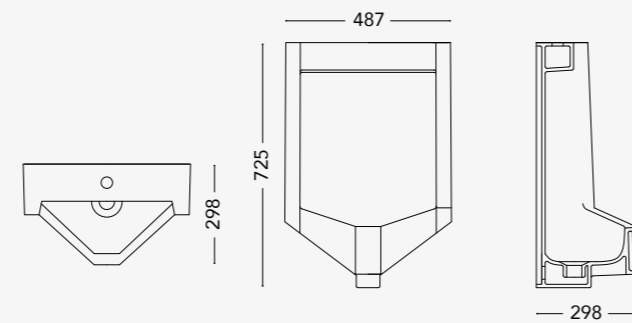

AVAILABLE COLOURS

GLOSSY

MATT

NOTE

All dimensions in mm tolerance +5% for below 200mm and +3% for above 200mm