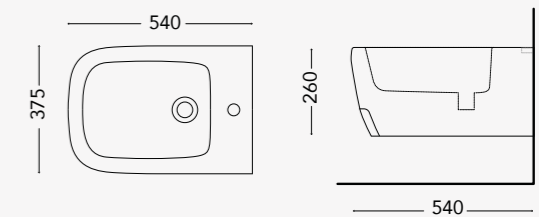

SMO09.BW
Wall hung bidet