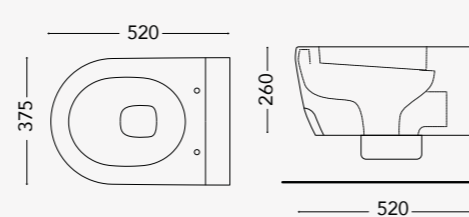

ROU06.WW(P)
Wall hung WC (P-trap)