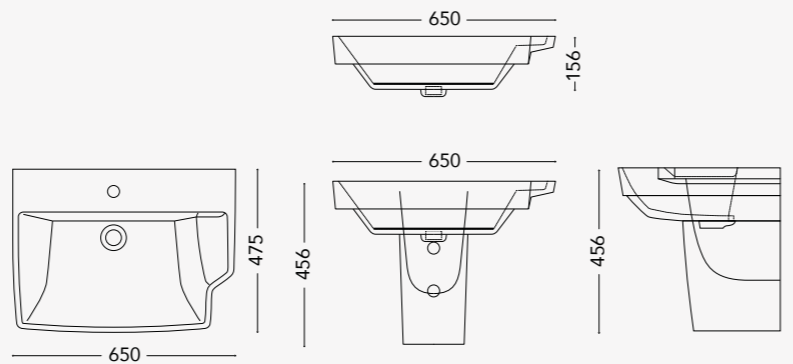

EDGY-WING OPTION

design by David Emmanuel Michaud

WASHBASIN

W-EDG01.W65
Over counter washbasin 650mm

W-EDG02.W65
Over counter washbasin with pedestal

W-EDG03.W65
Over counter washbasin with half pedestal

AVAILABLE COLOURS