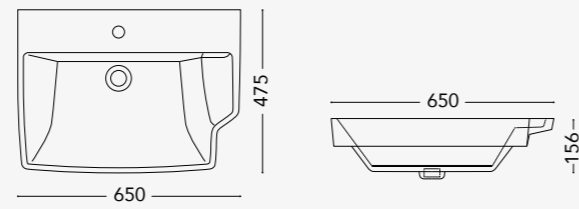

EDGY-WING OPTION

design by David Emmanuel Michaud

WASHBASIN