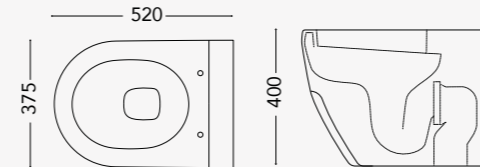

ROU05.WF(S/P)
Floor standing WC (S/P-trap)