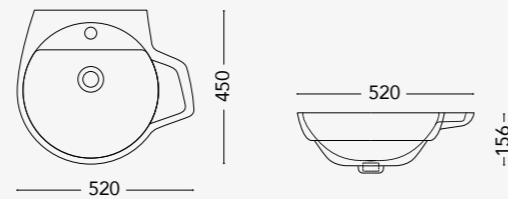

ROUND-WING OPTION

design by David Emmanuel Michaud

WASHBASIN