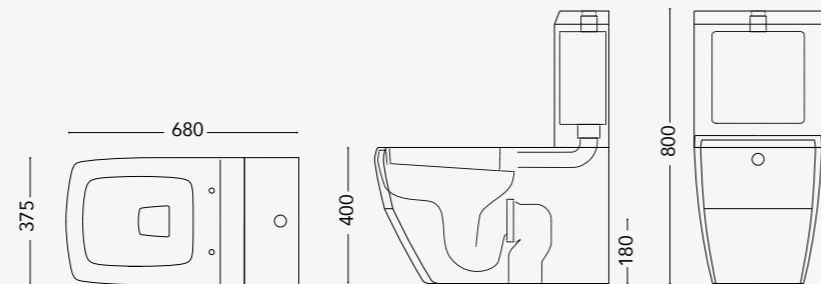

EDGY

design by David Emmanuel Michaud

WATER CLOSET - EDGY

EDG04.WF+TANK (S/P)
Floor standing WC with tank (S/P-trap)

BIDET - EDGY