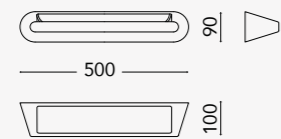

CONTINENTAL

design by Nilo Gioacchini

ACCESSORIES

CON.A01
500mm Towel rail

CON.A02
350mm Towel rail

CON.A03
500mm Shelf

CON.A04
400mm Shelf

CON.A05
Toilet paper holder