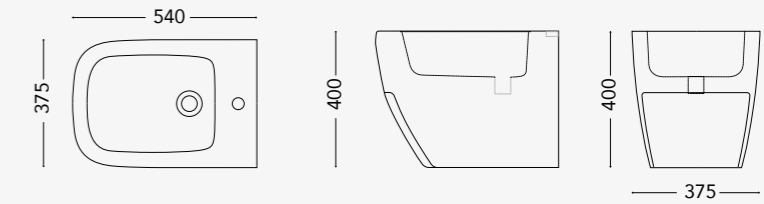

## BIDET

**SMO08.BF**  
Floor standing bidet

**SMO09.BW**  
Wall hung bidet

**NOTE**

All dimensions in mm tolerance +5% for below 200mm and +3% for above 200mm