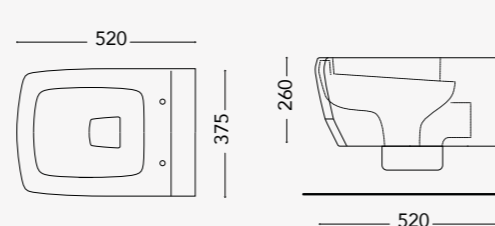

EDG06.WW(P)
Wall hung WC (P-trap)