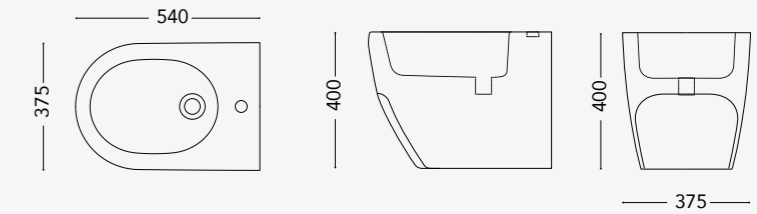

## BIDET

**ROU08.BF**  
Floor standing bidet

**ROU09.BW**  
Wall hung bidet

**NOTE**

All dimensions in mm tolerance +5% for below 200mm and +3% for above 200mm