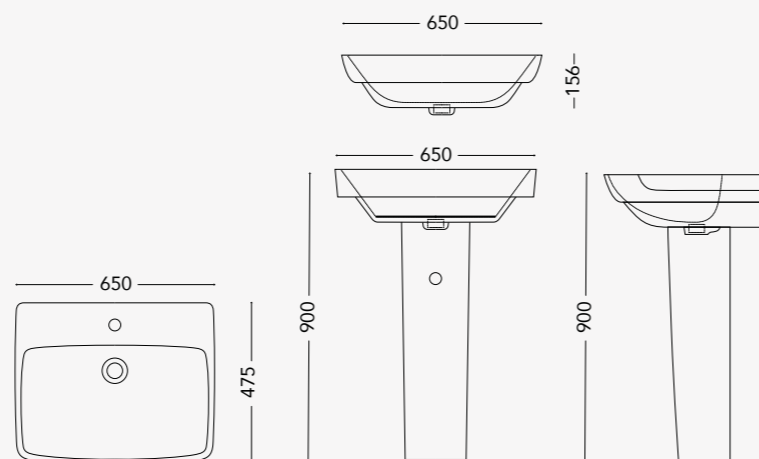

SMOOTH

design by David Emmanuel Michaud

WASHBASIN

SMO01.W65
Over counter washbasin 650mm