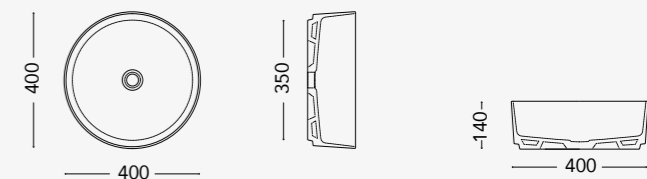

# LIGHT EDGE WASHBASIN

design by David Emmanuel Michaud

**EDGY**

**EDG11.WLIGHT60**  
 Over counter washbasin Light 600mm

**SMOOTH**

**SMO11.WLIGH38**  
 Over counter washbasin Light 380mm

**ROUND**

**ROU10.FREE40**  
 Over counter washbasin Light 400mm