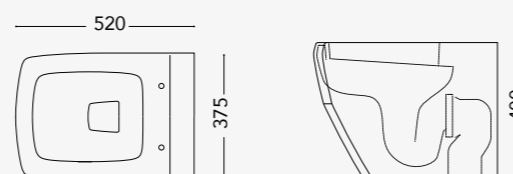

EDG05.WF(S/P)
Floor standing WC (S/P-trap)