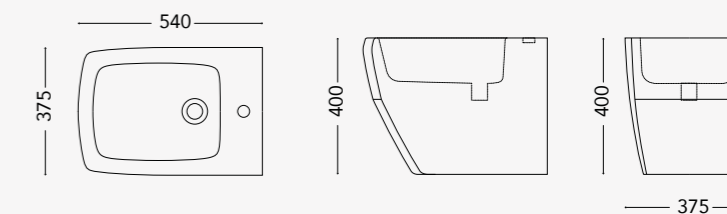

BIDET - EDGY

EDG08.BF
Floor standing bidet