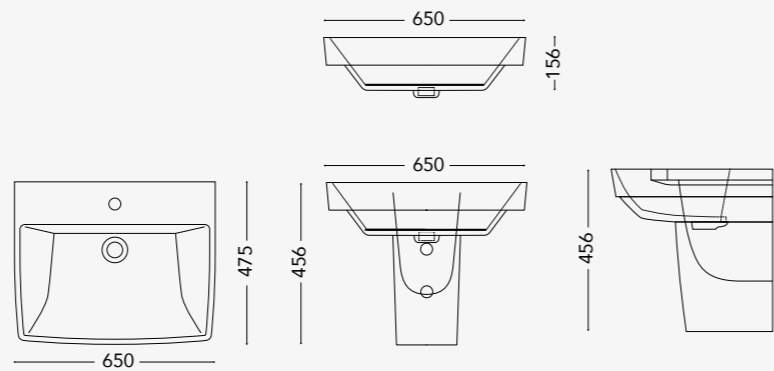

AVAILABLE COLOURS

GLOSSY

MATT