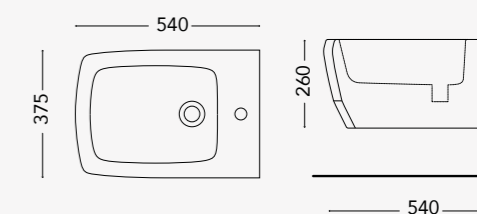

EDG09.BW
Wall hung bidet