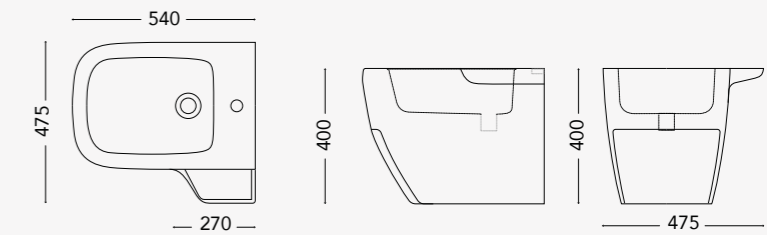

AVAILABLE COLOURS

GLOSSY

MATT

BIDET

W-SMO08.BF
Floor standing bidet