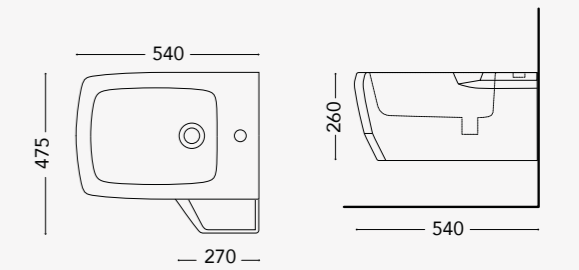

EDGY-WING OPTION

design by David Emmanuel Michaud

WASHBASIN

AVAILABLE COLOURS

GLOSSY

MATT

BIDET

NOTE

All dimensions in mm tolerance +5% for below 200mm and +3% for above 200mm