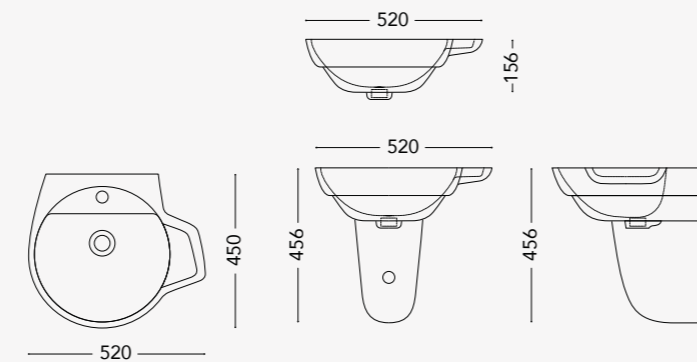

W-ROU03.W52
Over counter washbasin with half pedestal

AVAILABLE COLOURS

GLOSSY

MATT

BIDET