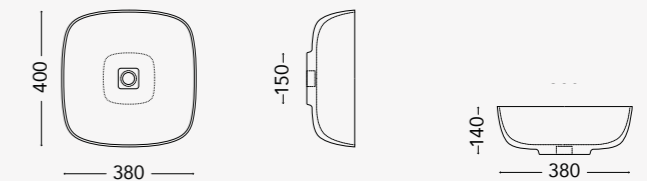

# LIGHT EDGE WASHBASIN

design by David Emmanuel Michaud

**EDGY**

**EDG11.WLIGHT60**  
 Over counter washbasin Light 600mm

**SMOOTH**

**SMO11.WLIGH38**  
 Over counter washbasin Light 380mm

**ROUND**

**ROU10.FREE40**  
 Over counter washbasin Light 400mm