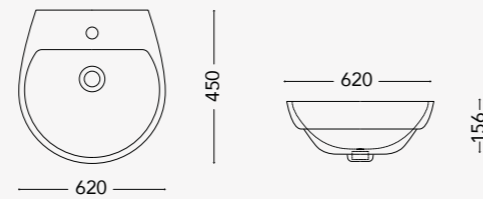

ROUND

design by David Emmanuel Michaud

WASHBASIN