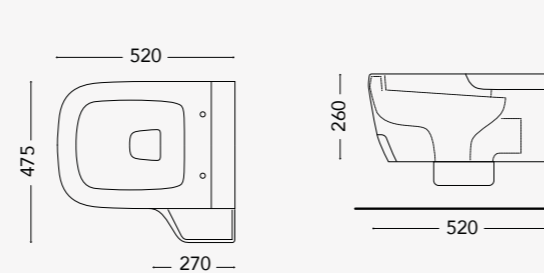

W-SMO06.WW(P)
Wall hung WC (P-trap)