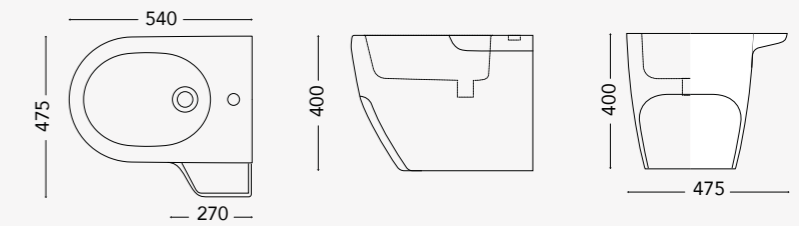

AVAILABLE COLOURS

GLOSSY

MATT

BIDET

W-ROU08.BF
Floor standing bidet