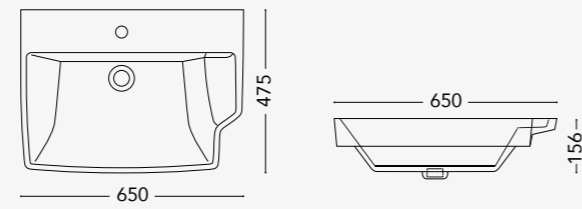

EDGY-WING OPTION

design by David Emmanuel Michaud

WASHBASIN