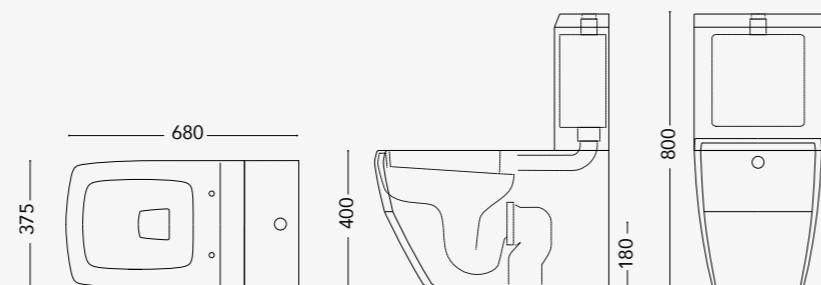

EDGY

design by David Emmanuel Michaud

WATER CLOSET - EDGY

EDG04.WF+TANK (S/P)
Floor standing WC with tank (S/P-trap)