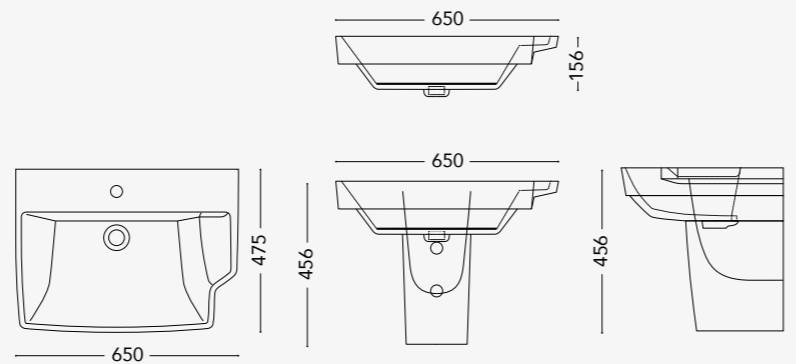

W-EDG03.W65
Over counter washbasin with half pedestal

AVAILABLE COLOURS

GLOSSY

MATT

BIDET