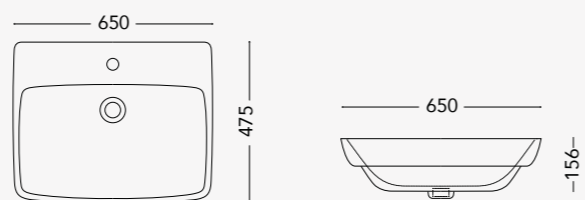

SMOOTH

design by David Emmanuel Michaud

WASHBASIN