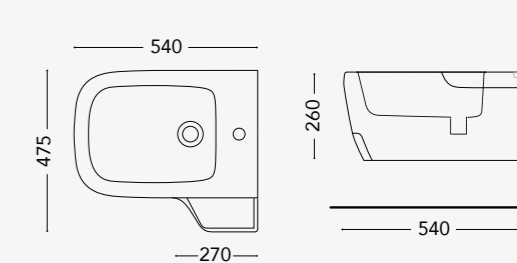

W-SMO09.BW
Wall hung bidet