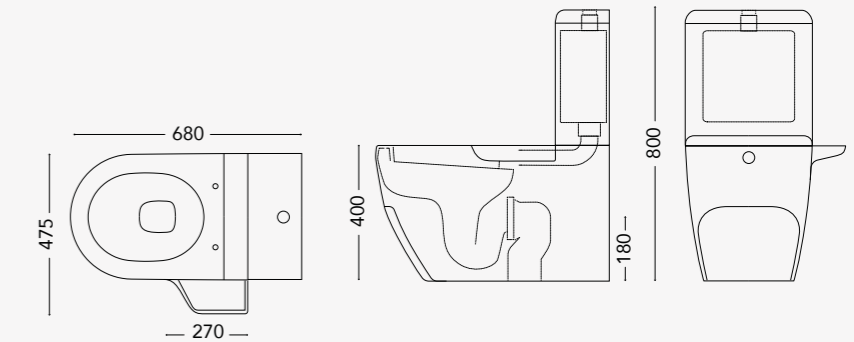

ROUND WING OPTION

ROUND-WING OPTION

design by David Emmanuel Michaud

WATER CLOSET

NOTE

All dimensions in mm tolerance +5% for below 200mm and +3% for above 200mm

AVAILABLE COLOURS

GLOSSY

MATT