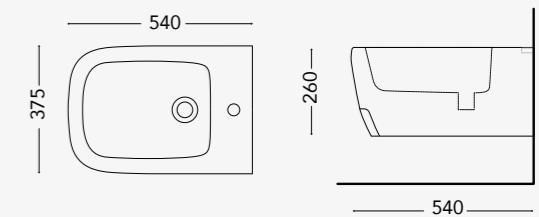

## BIDET

**SMO08.BF**  
Floor standing bidet

**SMO09.BW**  
Wall hung bidet

**NOTE**

All dimensions in mm tolerance +5% for below 200mm and +3% for above 200mm