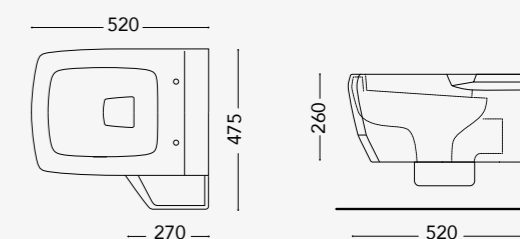

## EDGY-WING OPTION

design by David Emmanuel Michaud

### WATER CLOSET

**W-EDG04.WF+TANK (S/P)**  
Floor standing WC with tank (S/P-trap)

**W-EDG05.WF(S/P)**  
Floor standing WC (S/P-trap)

**W-EDG06.WW(P)**  
Wall hung WC (P-trap)

**NOTE**

All dimensions in mm tolerance +5% for below 200mm and +3% for above 200mm