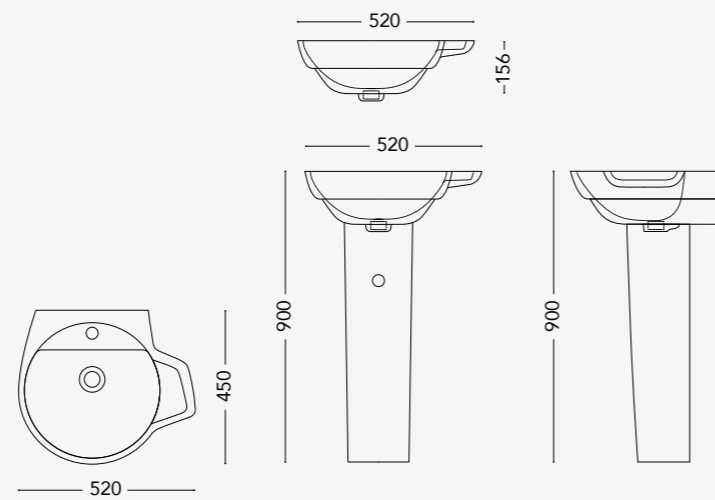

ROUND-WING OPTION

design by David Emmanuel Michaud

WASHBASIN

W-ROU01.W52
Over counter washbasin 520mm

W-ROU02.W52
Over counter washbasin with pedestal