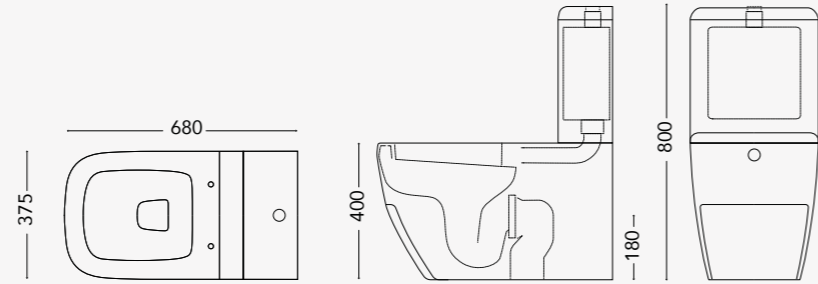

SMOOTH

design by David Emmanuel Michaud

WATER CLOSET

SMO04.WF+TANK(S/P)
Floor standing WC with tank (S/P-trap)