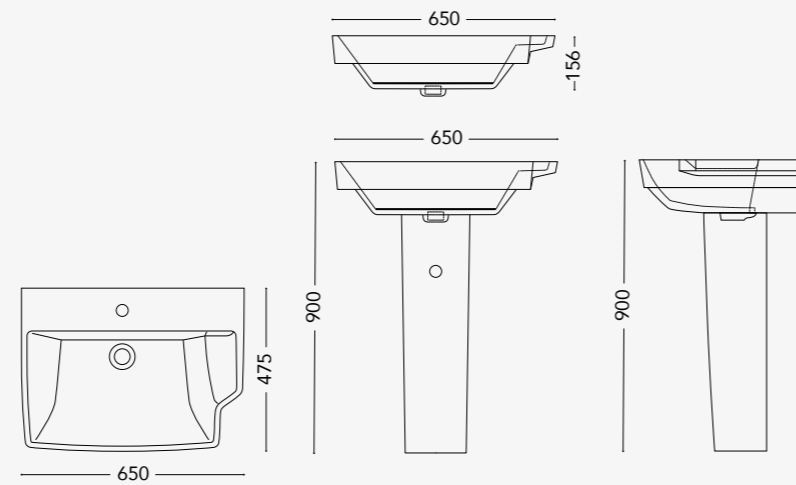

EDGY-WING OPTION

design by David Emmanuel Michaud

WASHBASIN

W-EDG01.W65
Over counter washbasin 650mm

W-EDG02.W65
Over counter washbasin with pedestal