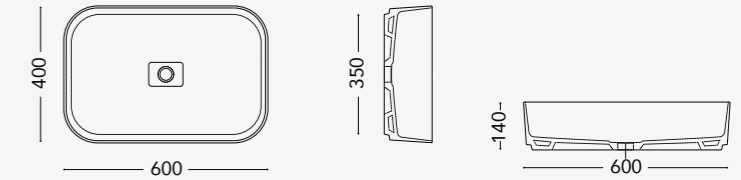

EDGY

EDG11.WLIGHT60
Over counter washbasin Light 600mm