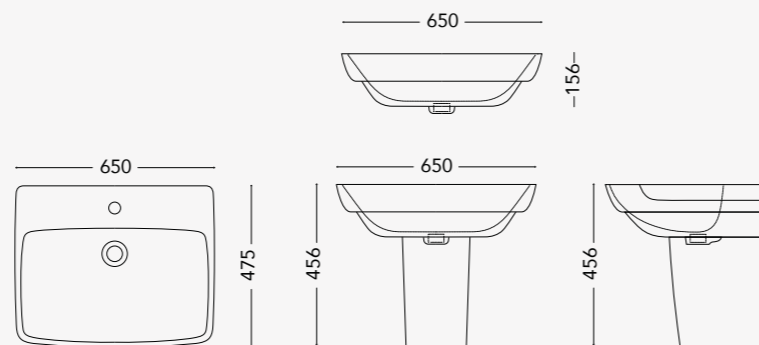

SMO03.W65
Over counter washbasin with half pedestal

AVAILABLE COLOURS

GLOSSY

MATT