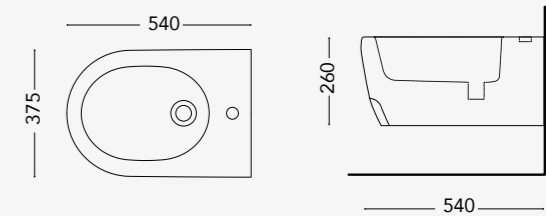

## BIDET

**ROU08.BF**  
Floor standing bidet

**ROU09.BW**  
Wall hung bidet

**NOTE**

All dimensions in mm tolerance +5% for below 200mm and +3% for above 200mm