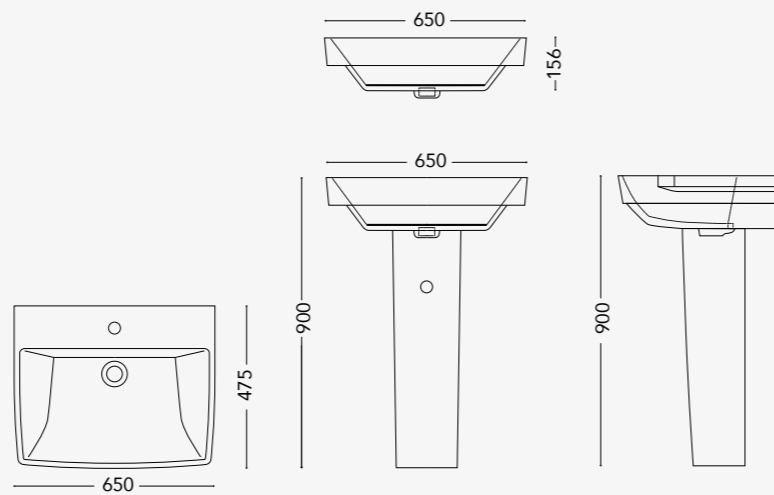

EDGY

design by David Emmanuel Michaud

WASHBASIN - EDGY

EDG01.W65
Over counter washbasin 650mm