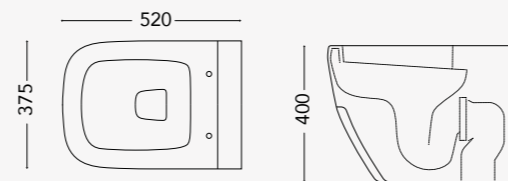

SMO05.WF(S/P)
Floor standing WC (S/P-trap)