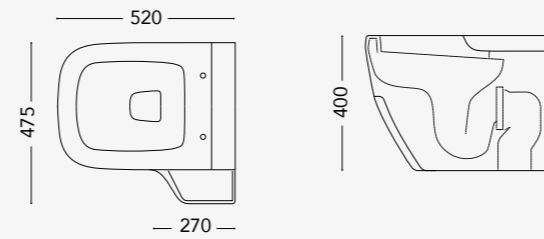

W-SMO05.WF(S/P)
Floor standing WC (S/P-trap)