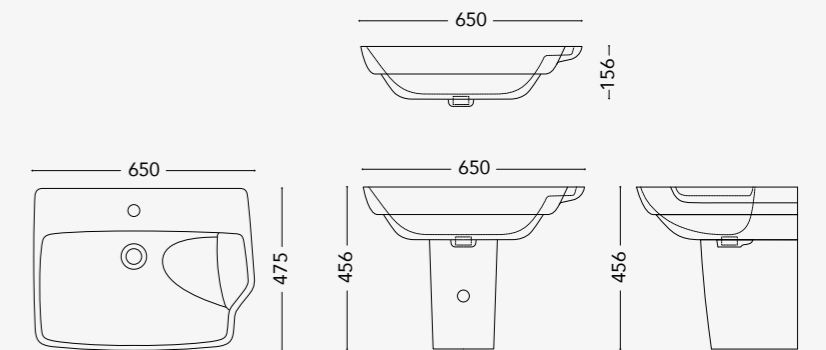

W-SMO03.W65
Over counter washbasin with half pedestal