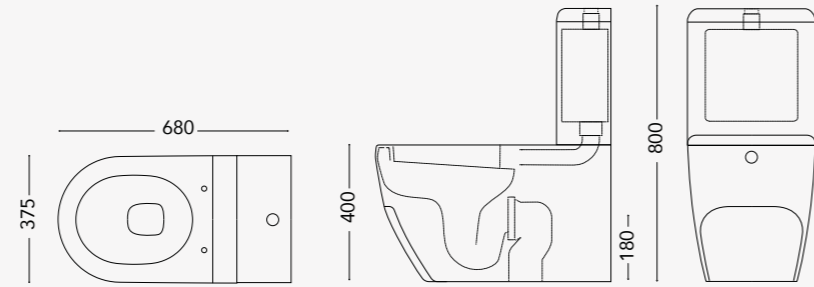

ROUND

design by David Emmanuel Michaud

WATER CLOSET

ROU04.WF+TANK (S/P)
Floor standing WC with tank (S/P-trap)