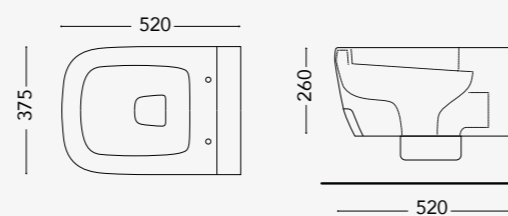

SMO06.WW(P)
Wall hung WC (P-trap)