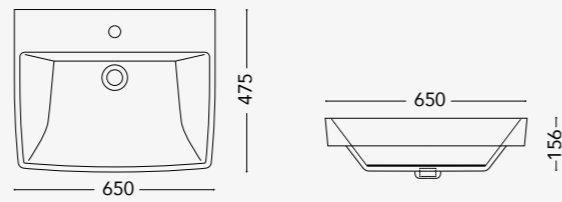

EDGY

design by David Emmanuel Michaud

WASHBASIN - EDGY