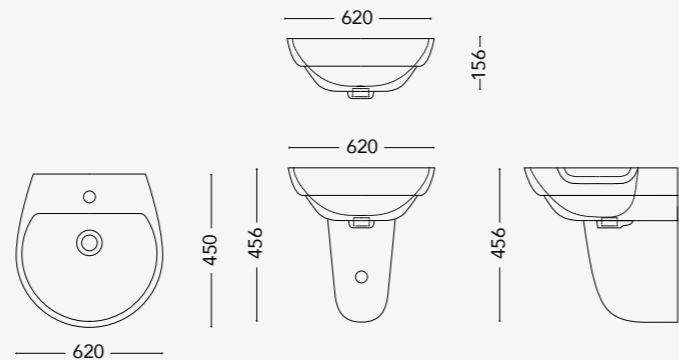

AVAILABLE COLOURS

GLOSSY

MATT