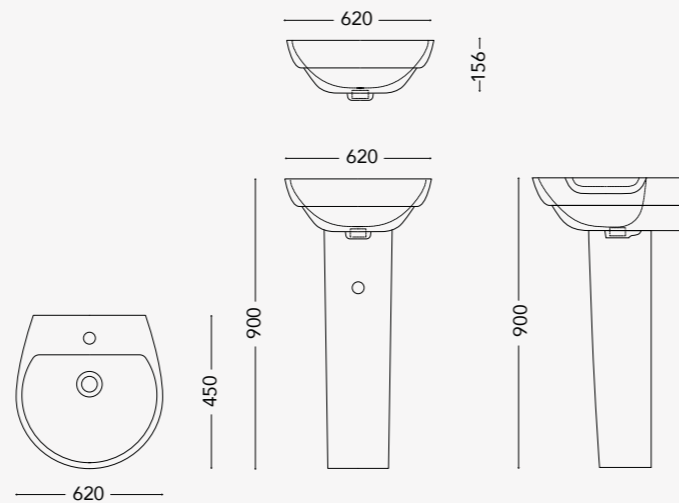

ROUND

design by David Emmanuel Michaud

WASHBASIN