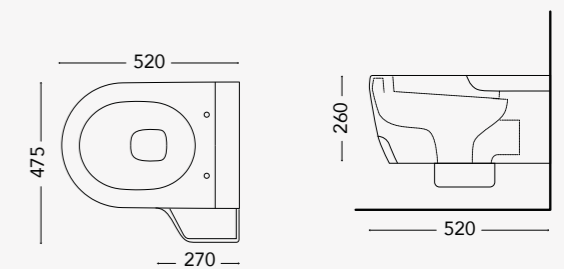

ROUND WING OPTION

ROUND-WING OPTION

design by David Emmanuel Michaud

WATER CLOSET

NOTE

All dimensions in mm tolerance +5% for below 200mm and +3% for above 200mm

AVAILABLE COLOURS

GLOSSY

MATT