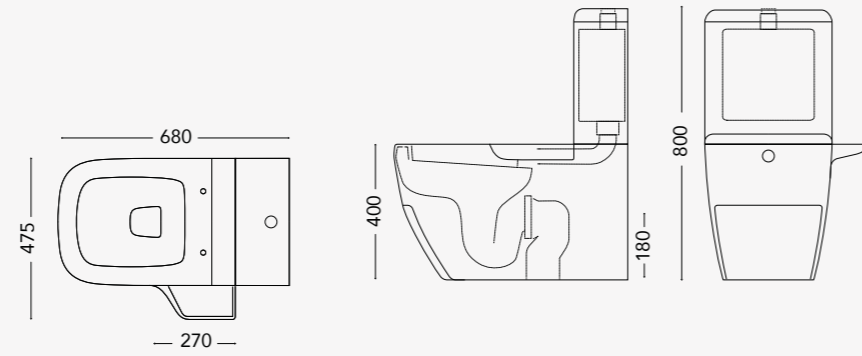

SMOOTH-WING OPTION

design by David Emmanuel Michaud

WATER CLOSET